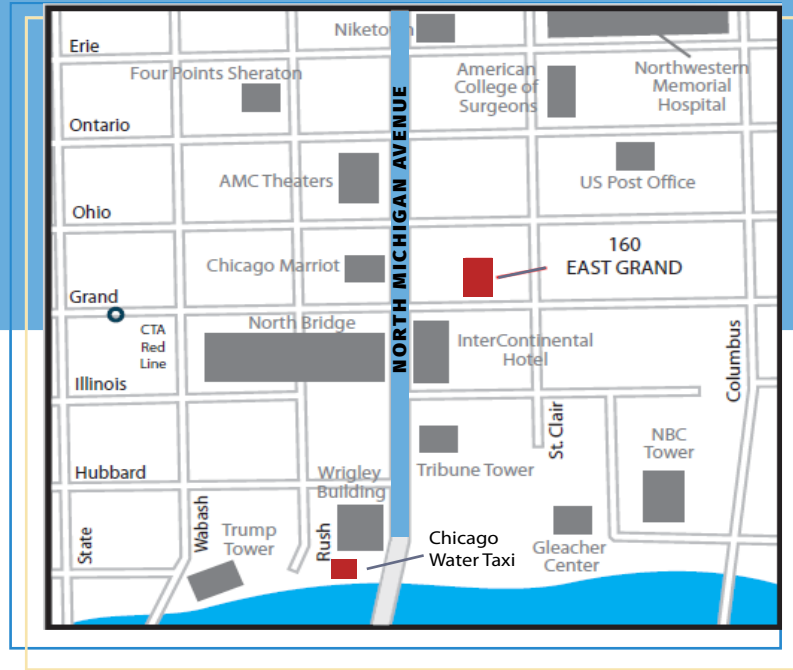

# 160 EAST GRAND

## STEPS FROM MICHIGAN AVE

New pedestrian bridge leads directly to North Michigan Avenue

Convenient to public transportation and water taxi transportation to Ogilvie and Union Station

Steps away from numerous dining, shopping and recreational attractions along North Michigan Avenue