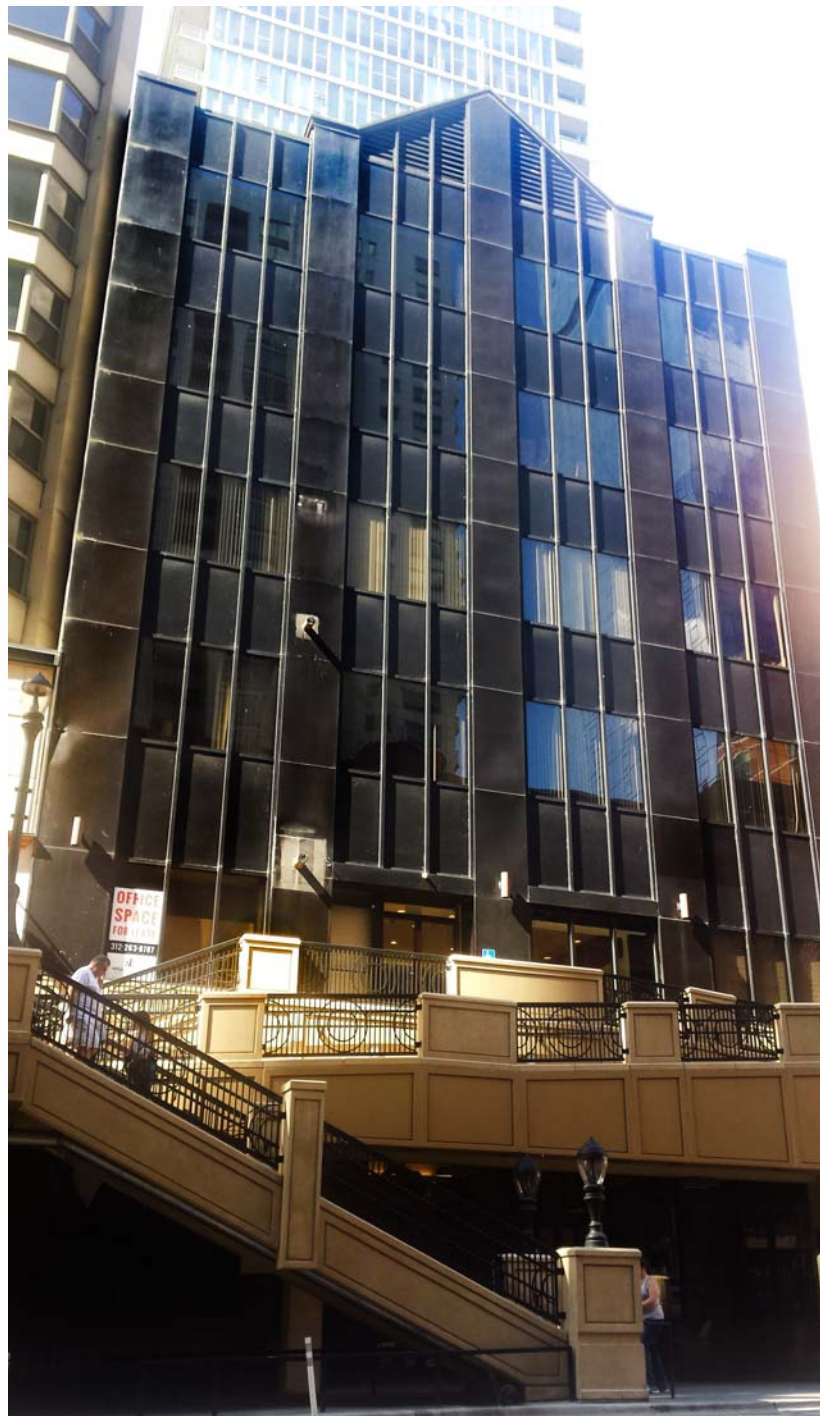

# 160 EAST GRAND

## STEPS FROM MICHIGAN AVE

New pedestrian bridge leads directly to North Michigan Avenue

Convenient to public transportation and water taxi transportation to Ogilvie and Union Station

Steps away from numerous dining, shopping and recreational attractions along North Michigan Avenue