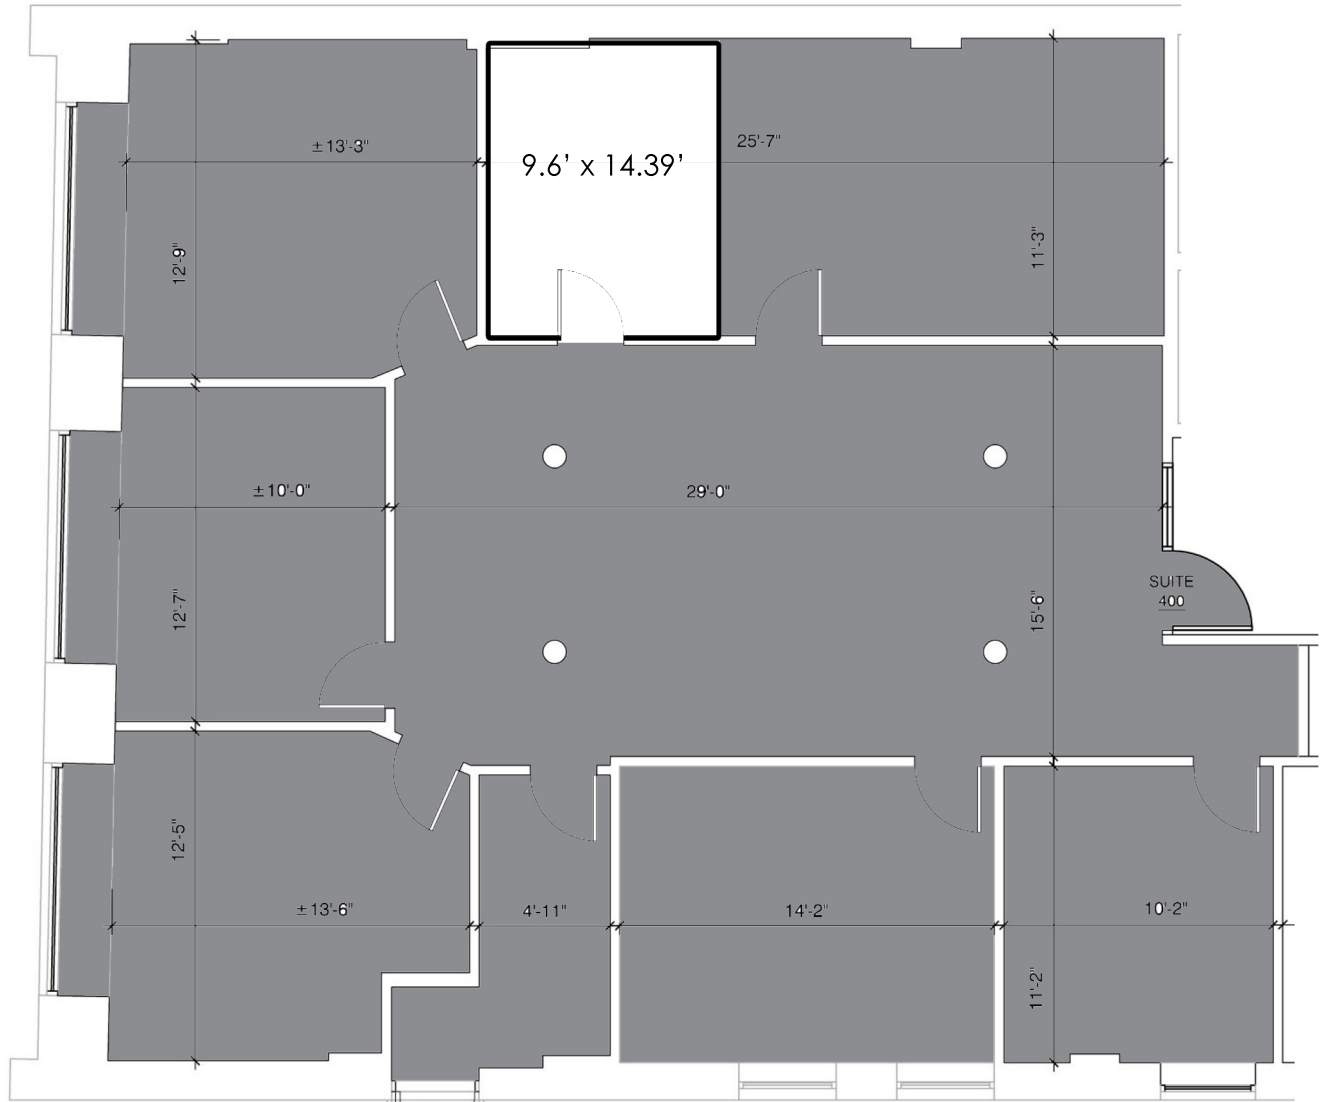

166

WEST WASHINGTON

Suite 400 - Office for Sublease
138 SF

www.willardjones.com

All dimensions indicated on this plan are approximate and should be field verified.