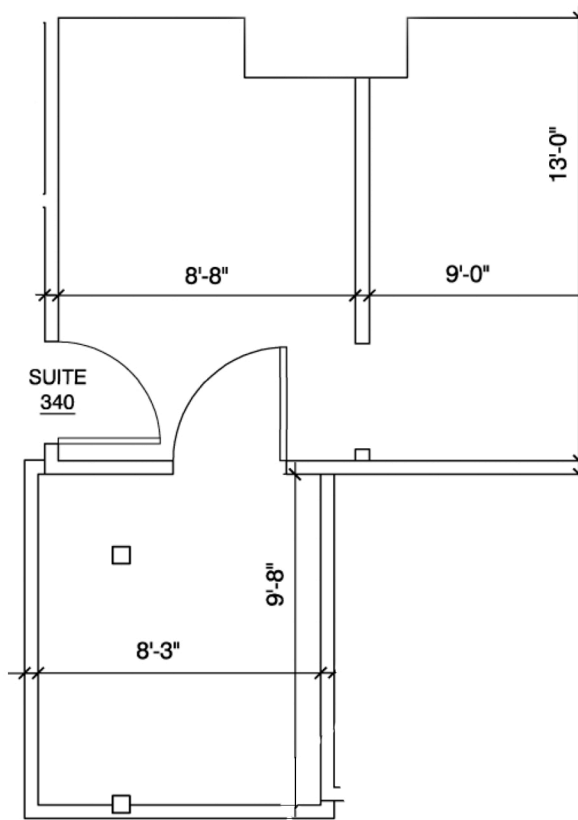

1 6 6
WEST WASHINGTON

Suite 340
419 SF

incommercialre.com

All dimensions indicated on this plan are approximate and should be field verified.