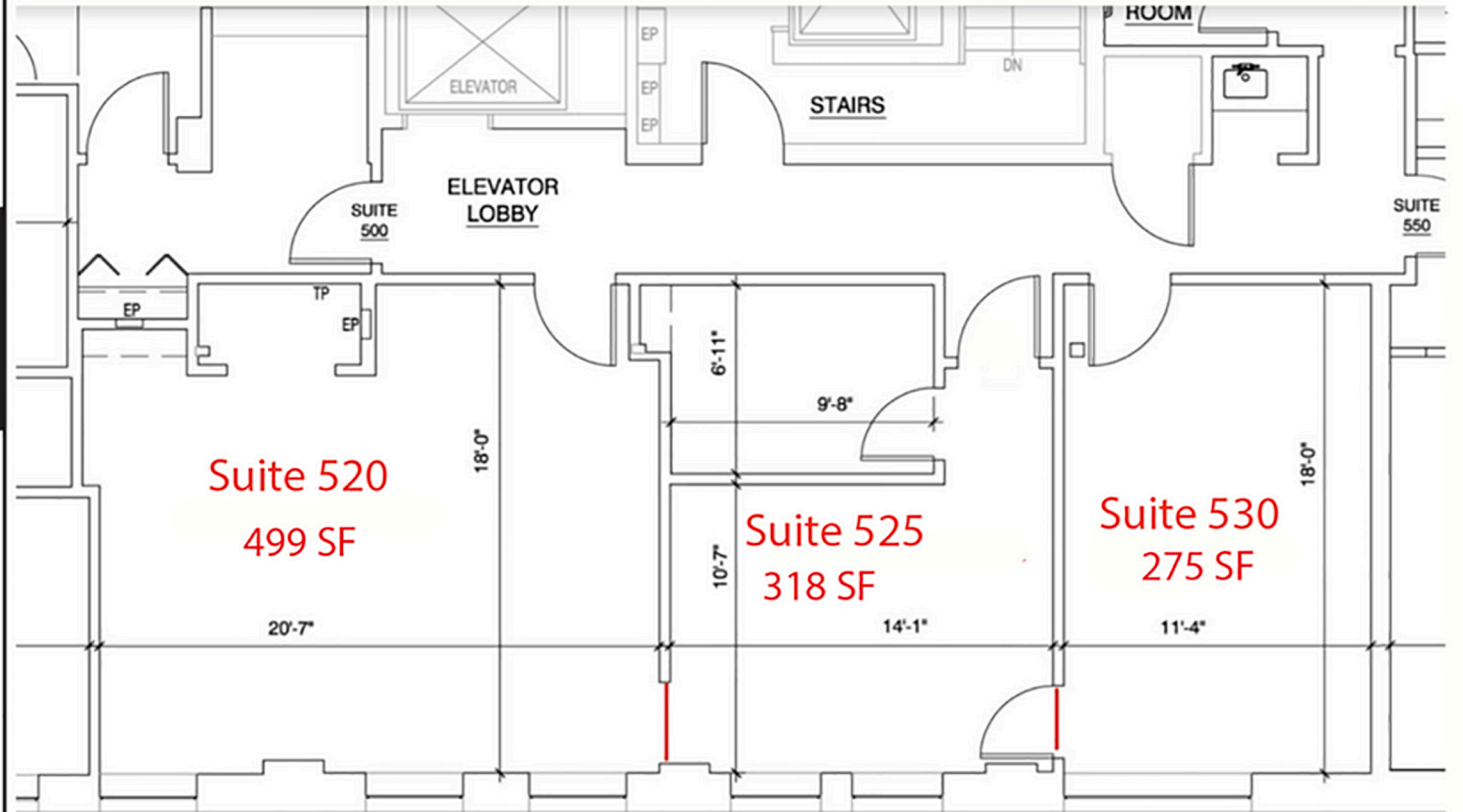

166
WEST WASHINGTON

5th Floor

incommercialre.com

Contiguous, can be combined for 1,092 SF space