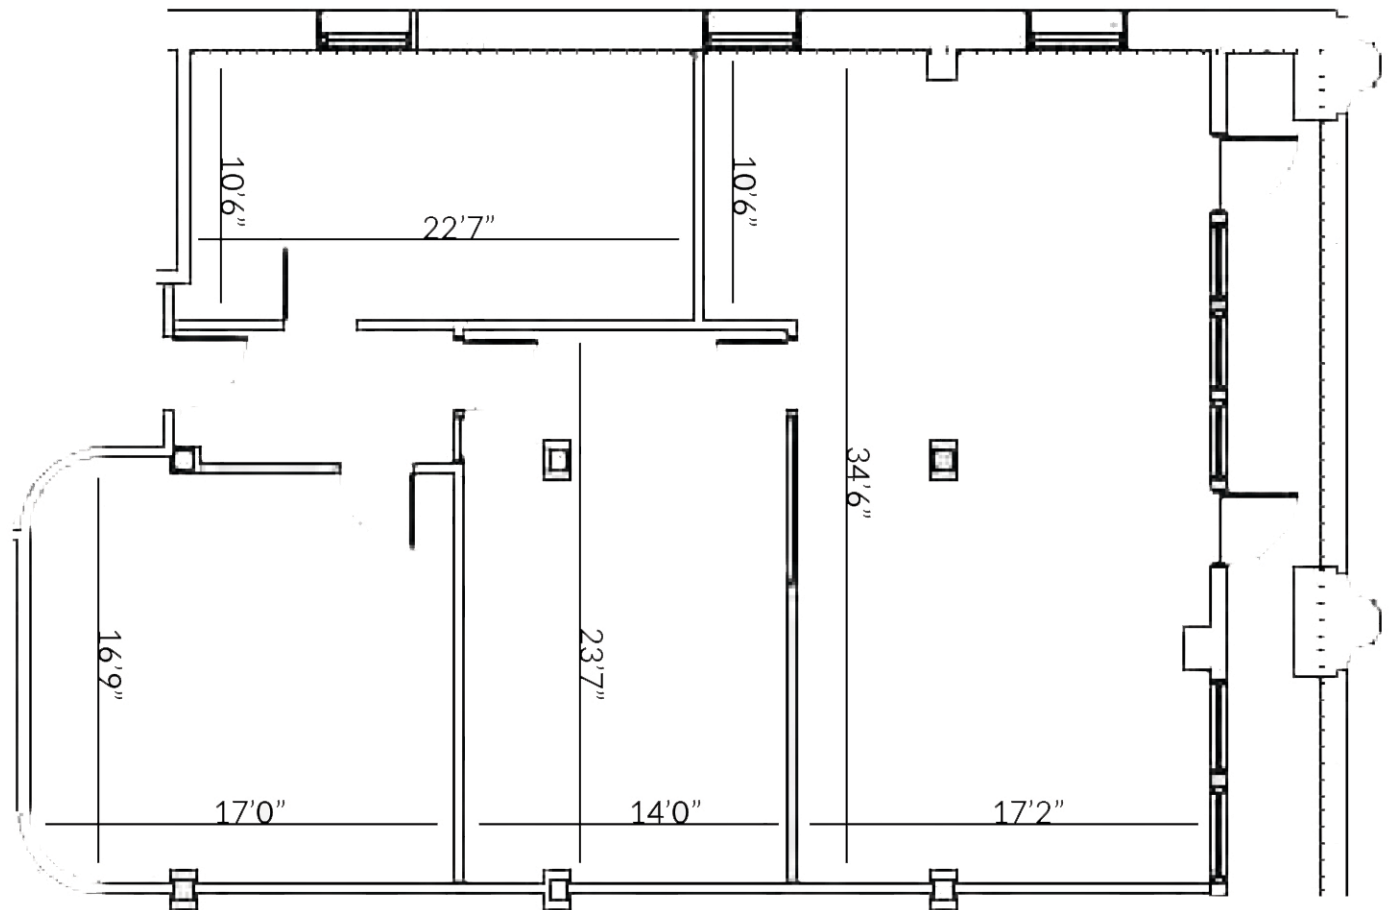

17 NORTH WABASH

✦ The Shops Building ✦

Suite 400 - 2,248 SF

incommercialre.com

All dimensions indicated on this plan are approximate and should be field verified.