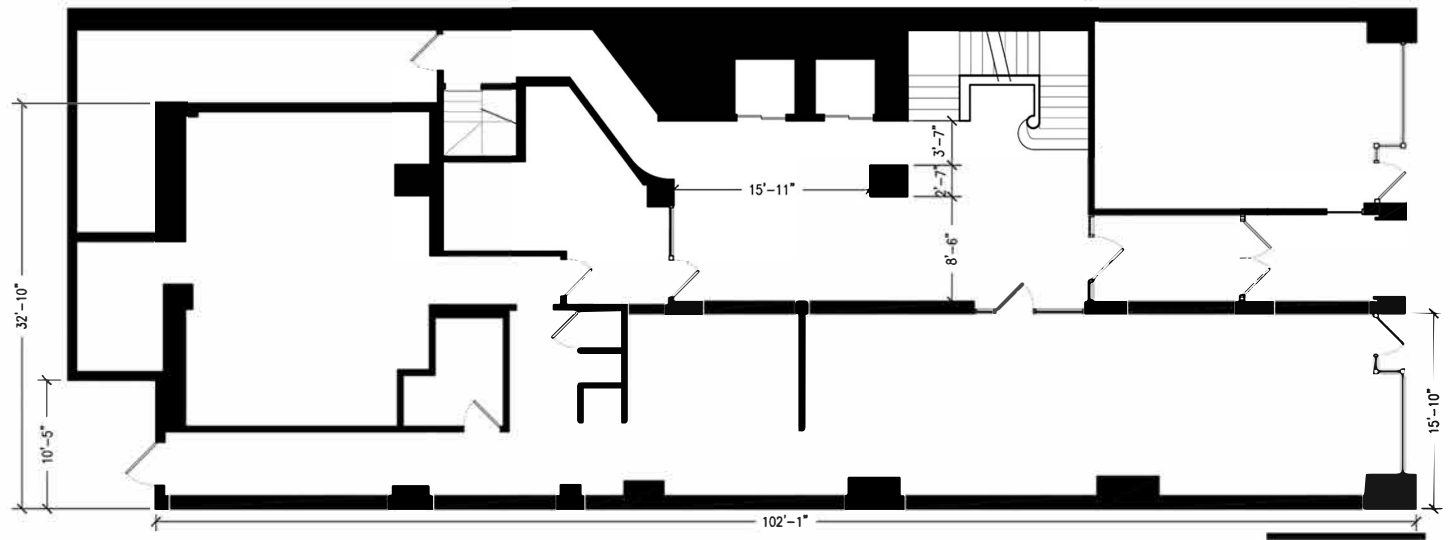

180 W Washington

Ground Floor Retail

3,110 SF

ChicagoOfficeSearch.com

*All dimensions indicated on this plan are approximate and should be field verified.*