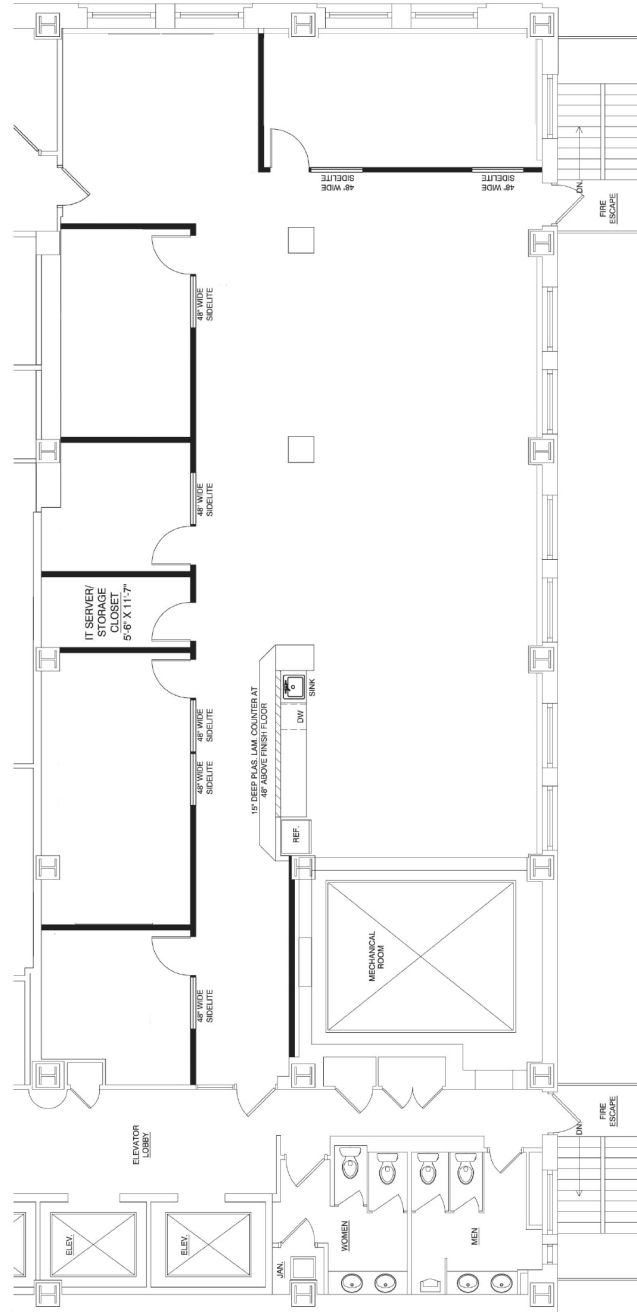

309
WEST
WASHINGTON

Suite 1050 - 3,441 SF

incommercialre.com

All dimensions indicated on this plan are approximate and should be field verified.