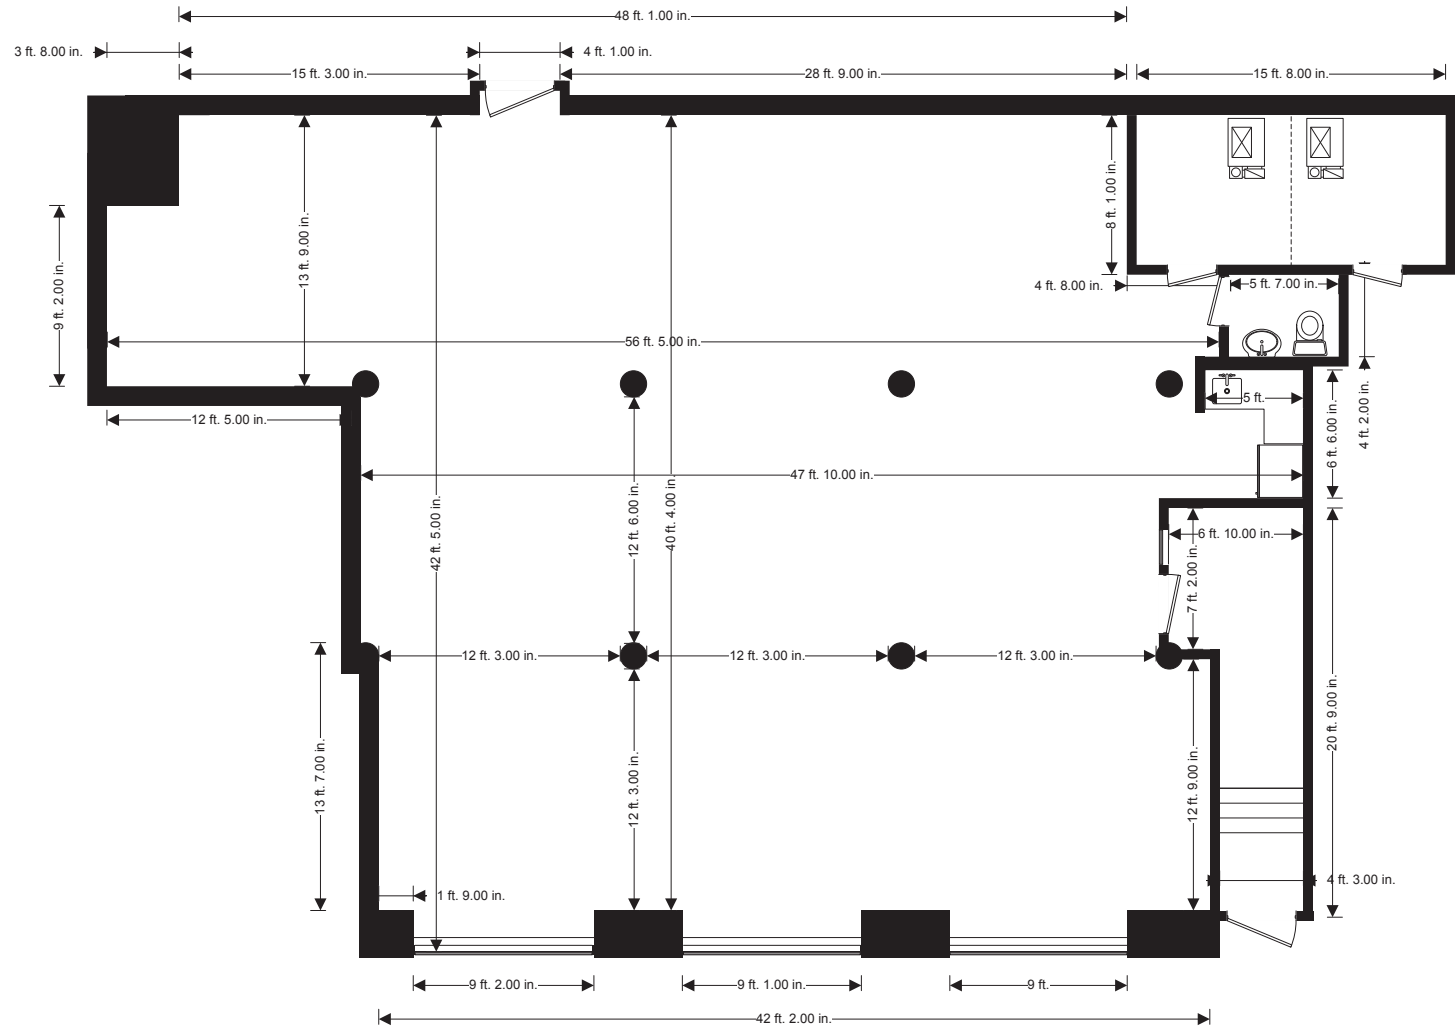

910 WEST JACKSON

1st Floor - 2,230 SF

www.willardjones.com

All dimensions indicated on this plan are approximate and should be field verified.