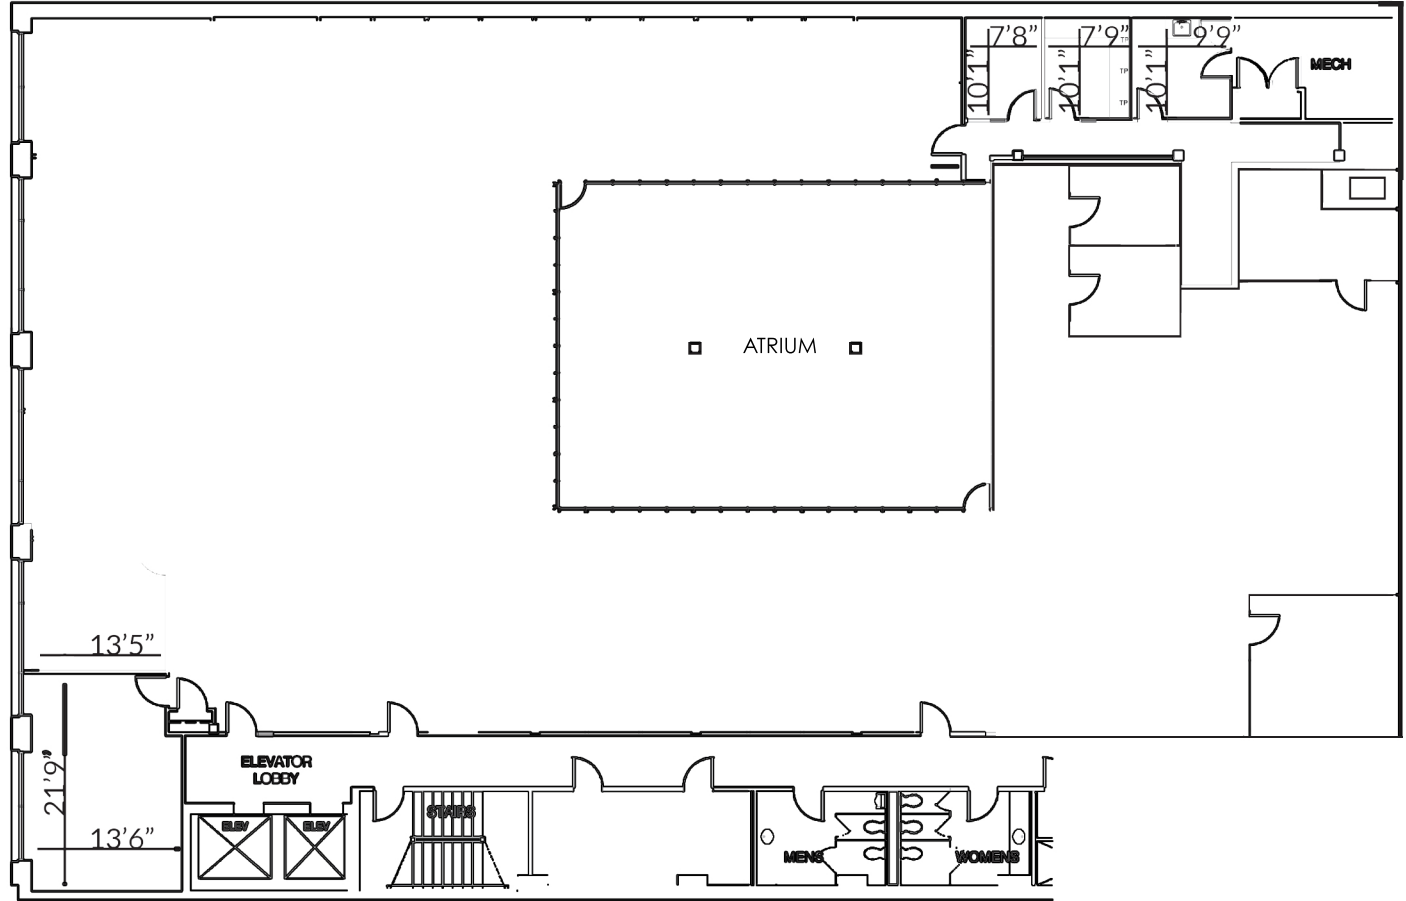

THE LOFTRIUM

819 SOUTH WABASH

Suite 600 - 10,423 SF

**WILLARD
JONES**

REAL ESTATE

www.willardjones.com

All dimensions indicated on this plan are approximate and should be field verified.