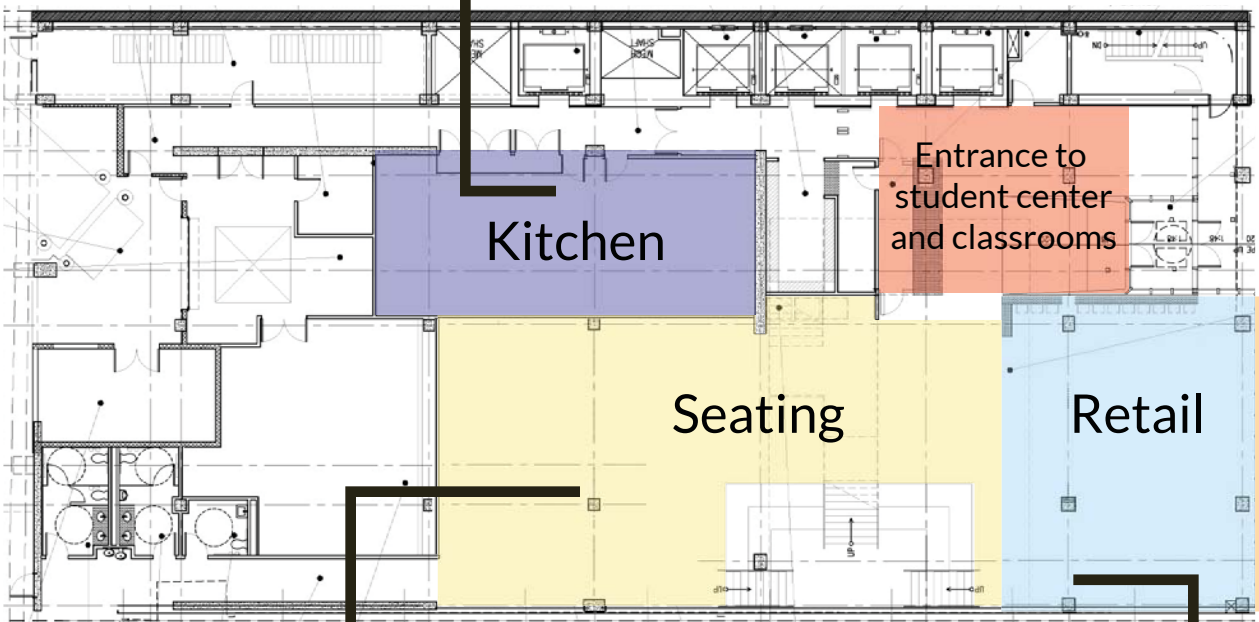

829 SOUTH WABASH

Wabash