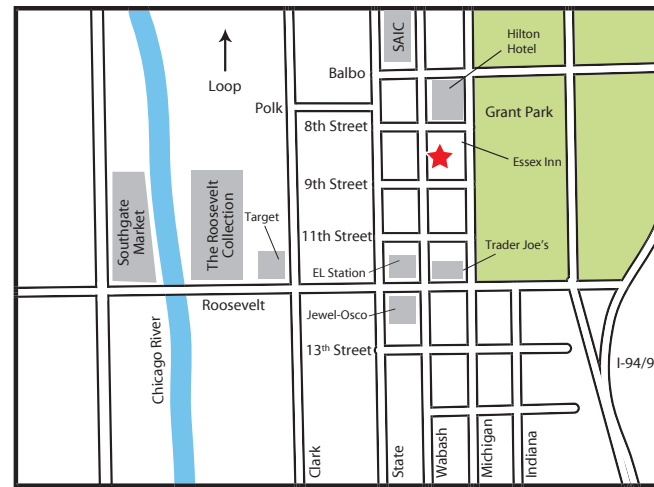

829 SOUTH

WABASH

RESTAURANT
SPACE
FOR LEASE

829 SOUTH WABASH

Frontage along Wabash

opportunity for separate street entrance

STUDENT POPULATION

- located in the 17-story, 165,000 SF East- West University Life Center, featuring 10 floors of student housing, an auditorium, and athletic center
- a short distance from Roosevelt University, DePaul, Robert Morris College and National-Louis University
- two blocks from Columbia College
- one block from Jones College Prep
- across the street from BIR Institute and Landmark Education

RESIDENTIAL POPULATION

- several well-occupied residential apartment and condo buildings within a block radius including luxury residences at Astoria Tower Chicago, One Place Condominiums, 777 South State, 1001 S State, and soon-to-be-constructed 1000 S Michigan

TOURIST FOOT TRAFFIC

- one block from Michigan Avenue, Grant Park, and city access to Museum Campus
- several hotels within a 2 block radius including: Hilton, Essex Inn, Blackstone, and Congress Hotel