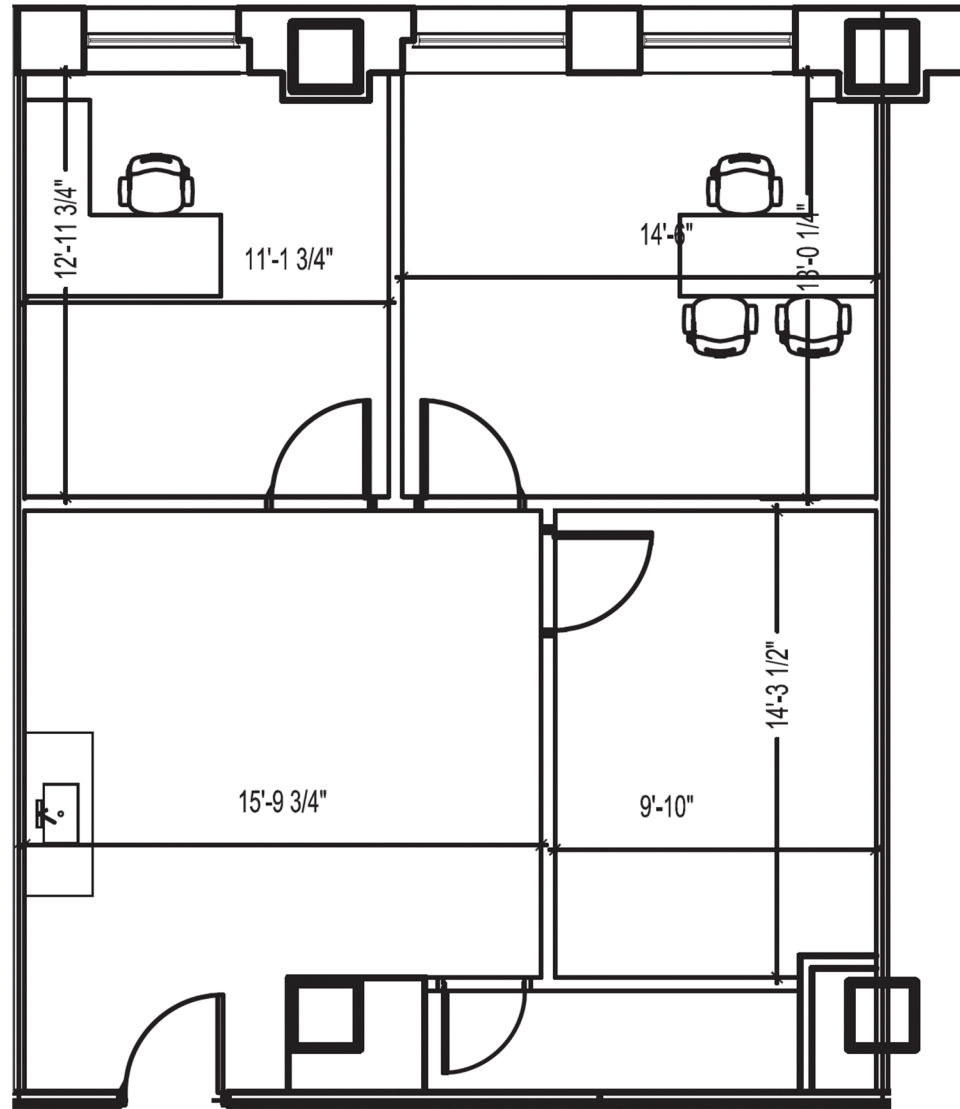

WEST MADISON

Suite 702 - 1,184 SF

WILLARD JONES
REAL ESTATE

www.WillardJones.com

The dimensions on this plan are approximate and should be field verified.