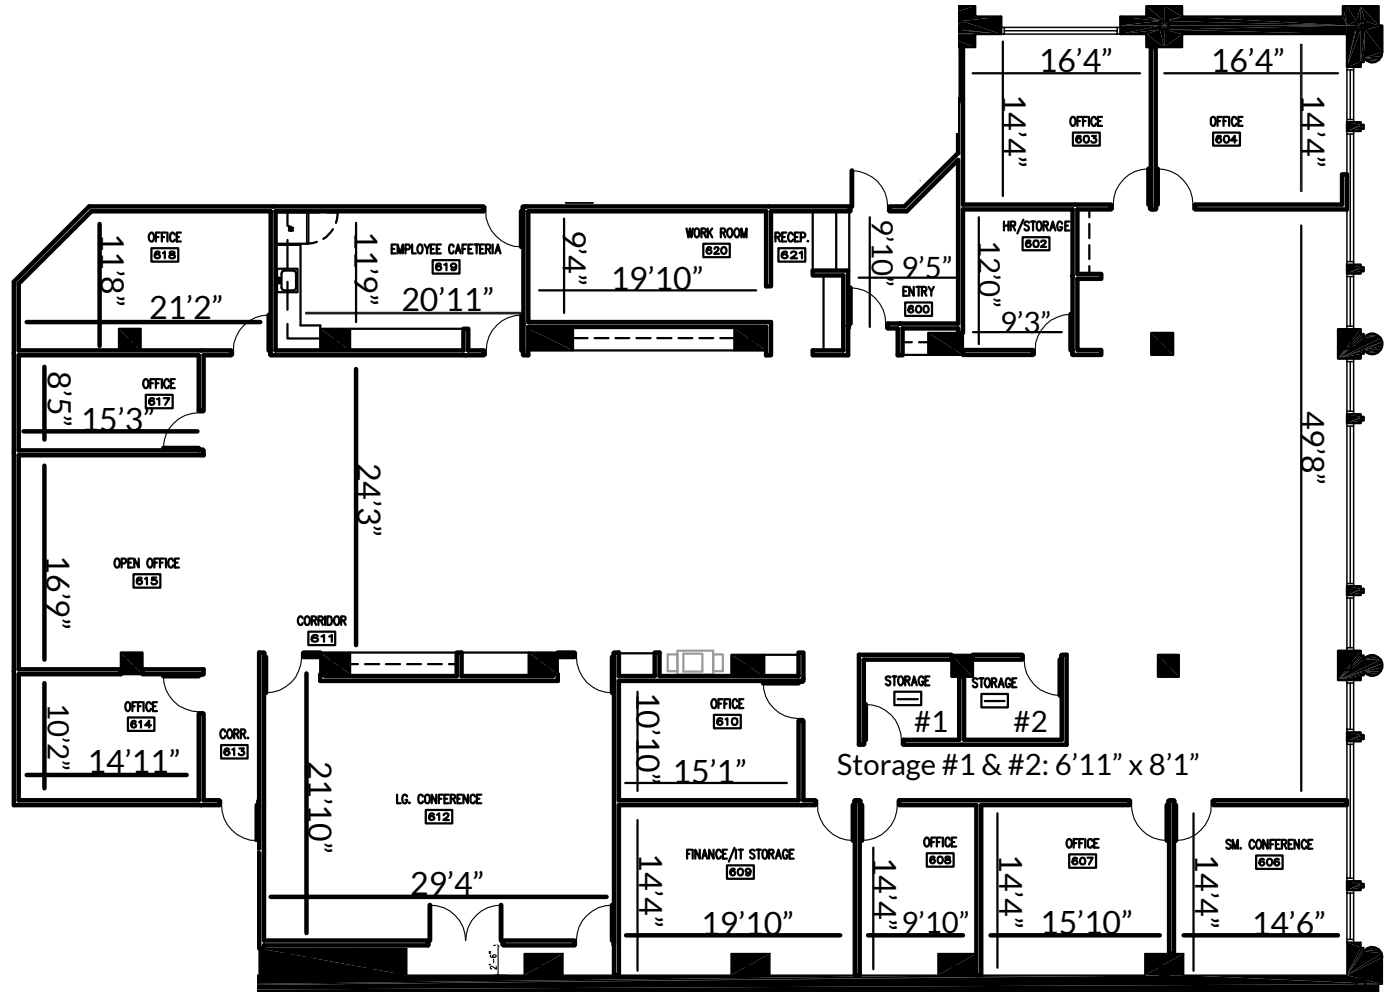

Suite 600 - 8,909 SF

[www.willardjones.com](http://www.willardjones.com)

All dimensions indicated on this plan are approximate and should be field verified.