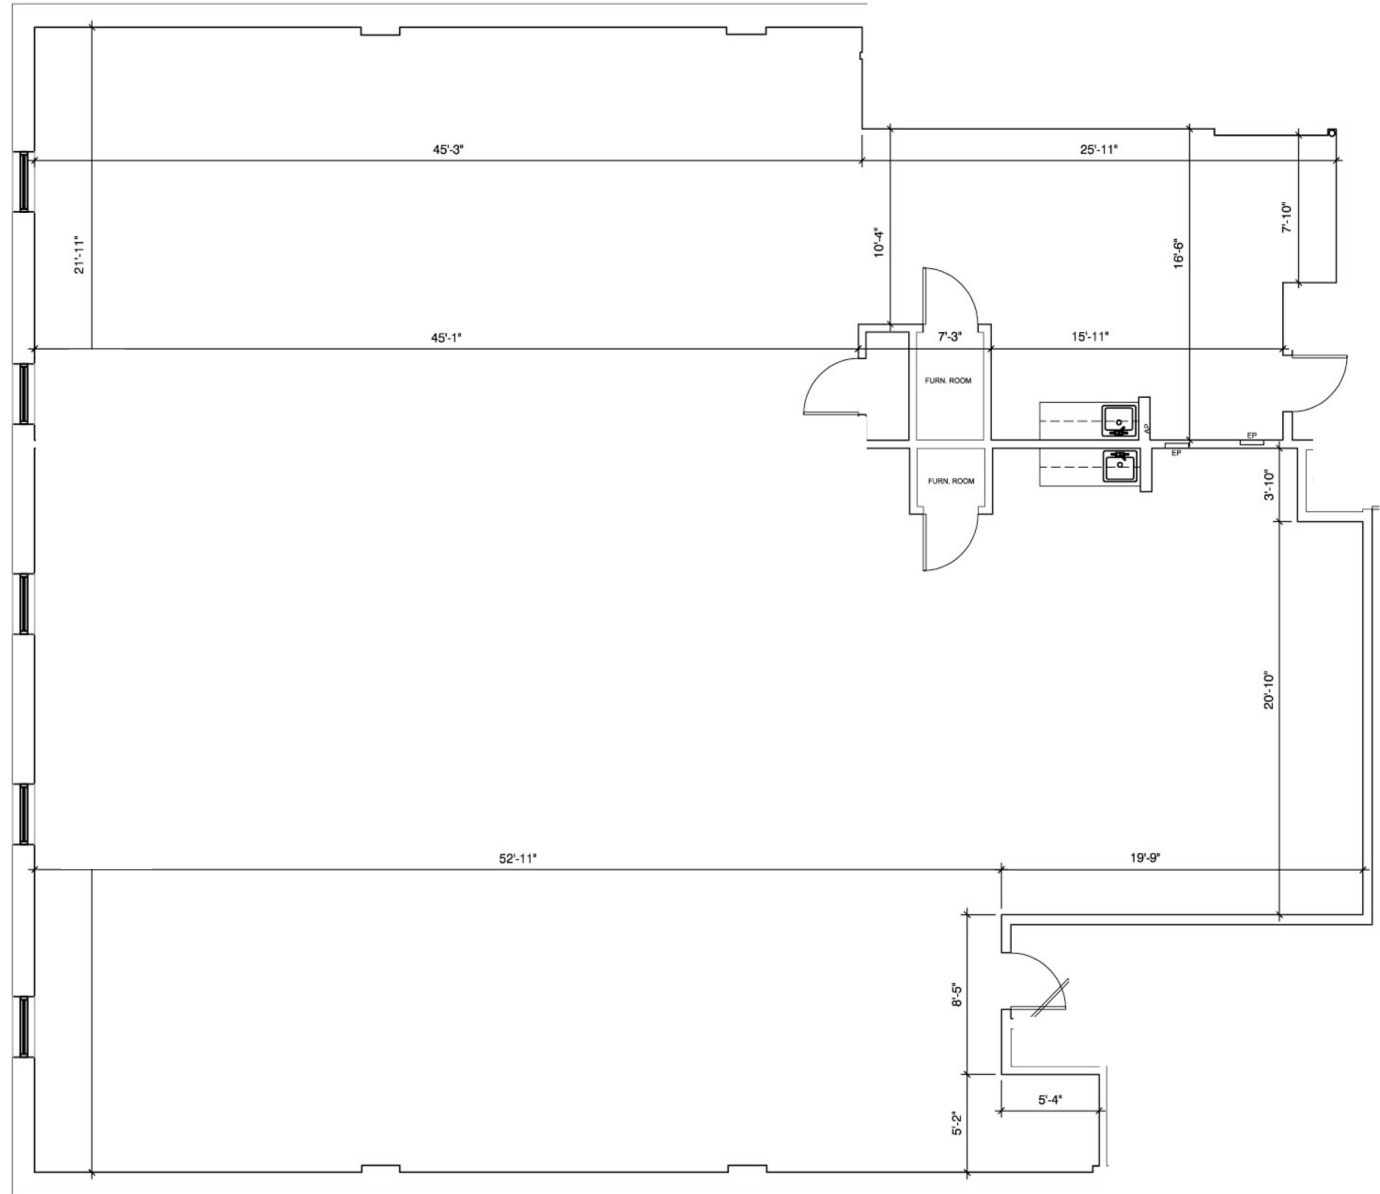

Suites 407 & 408 - 4,772 SF

www.willardjones.com

Michigan Ave

All dimensions indicated on this plan are approximate and should be field verified.