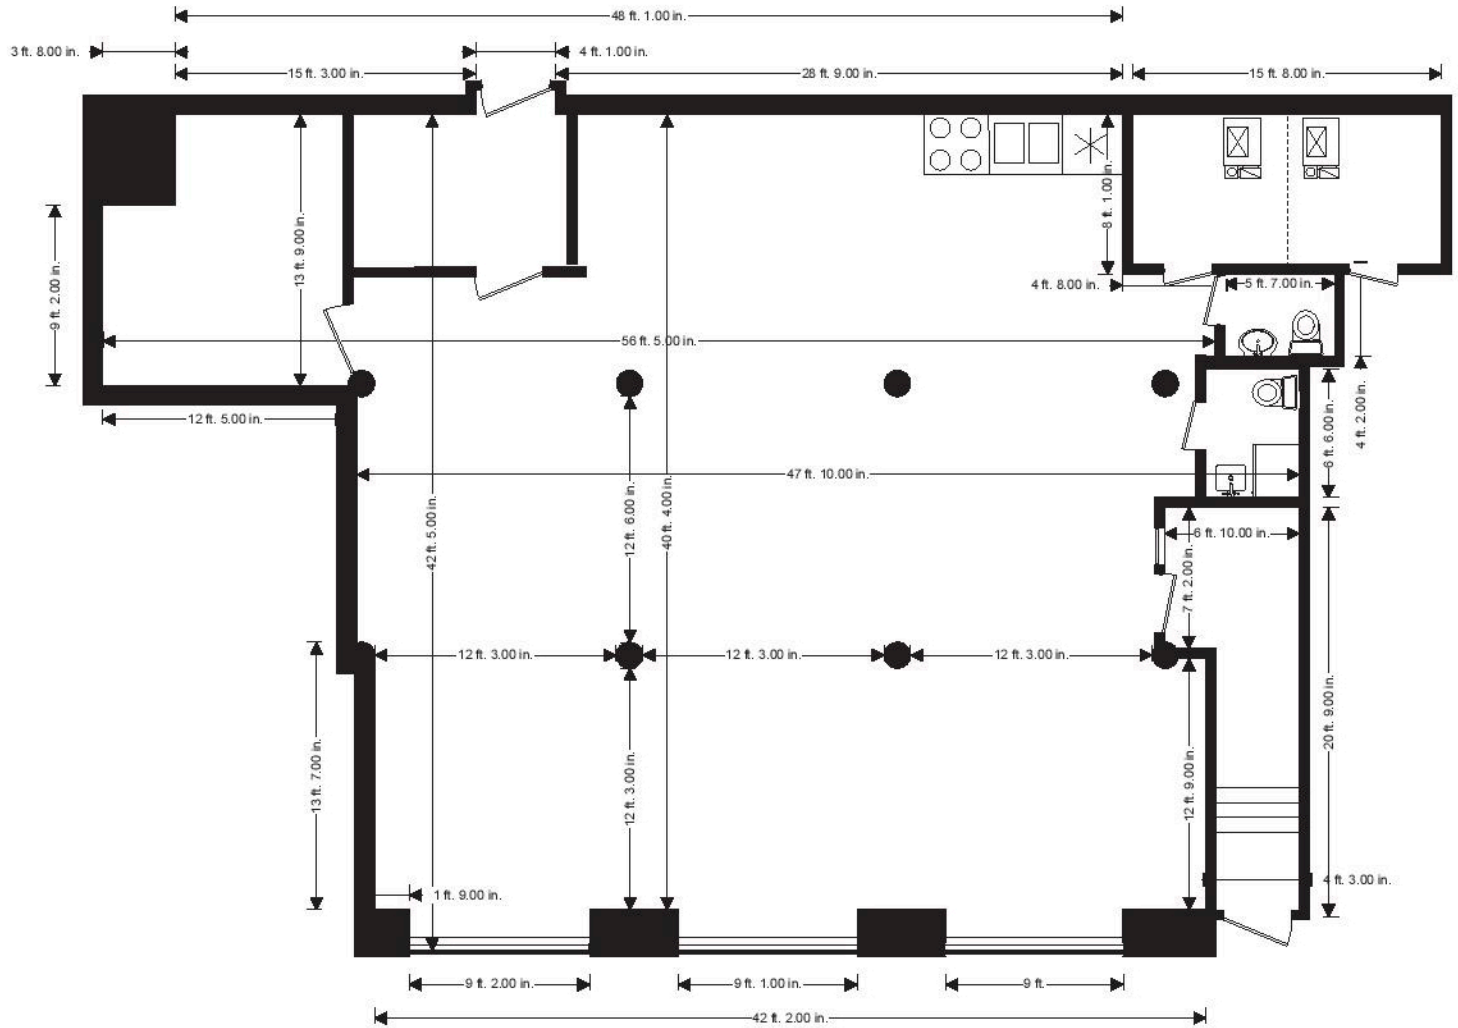

910 WEST JACKSON

1st Floor - 2,230 SF

incommercialre.com

All dimensions indicated on this plan are approximate and should be field verified.