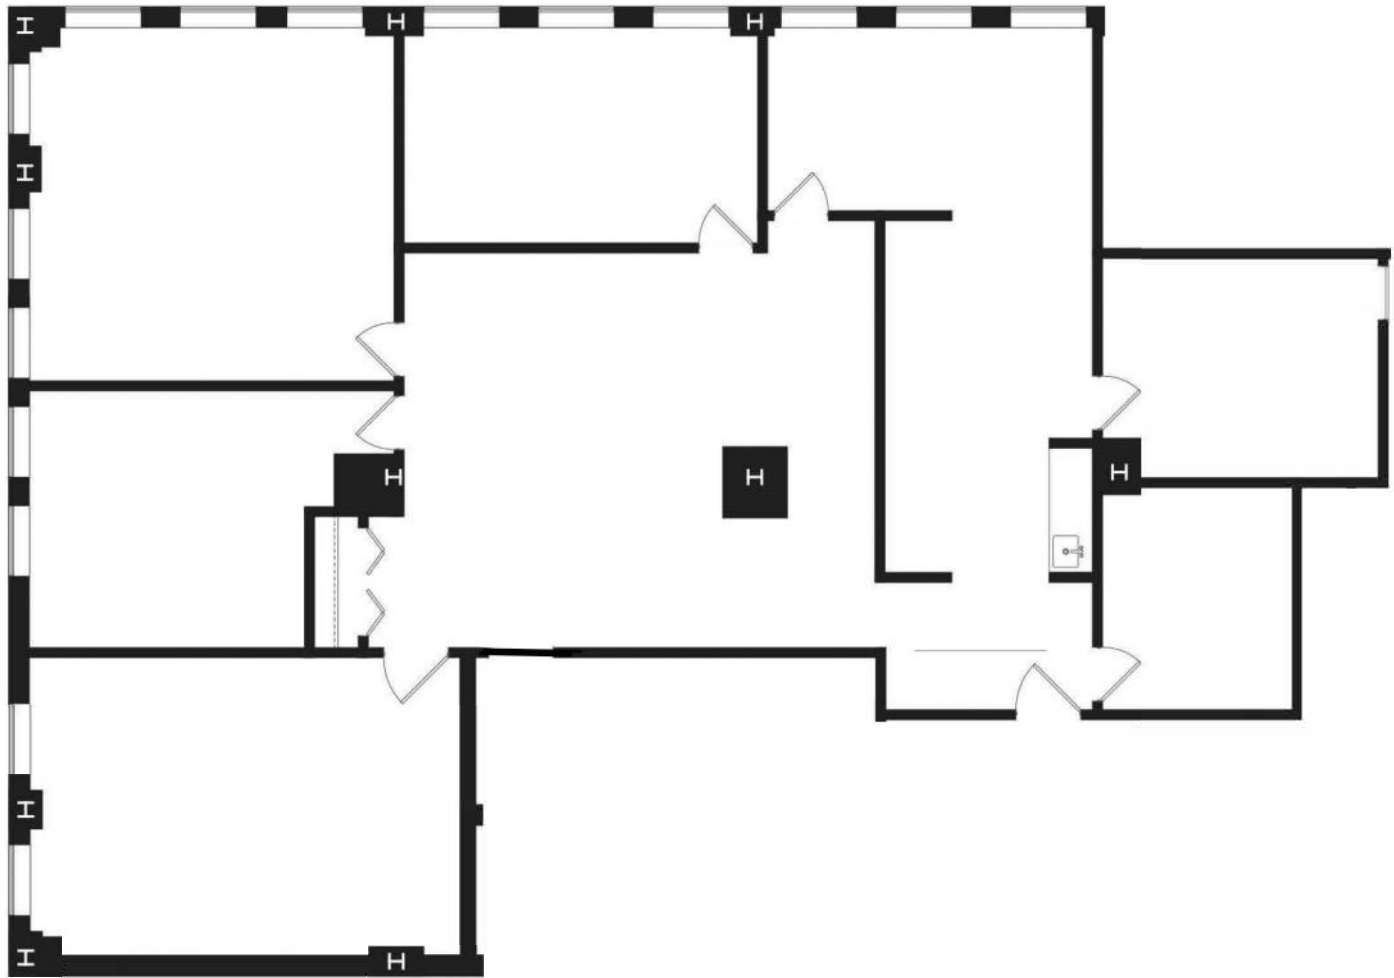

1
2
3
**WEST
MADISON**

Suite 600 - 2,690 SF

incommercialre.com

All dimensions indicated on this plan are approximate and should be field verified.