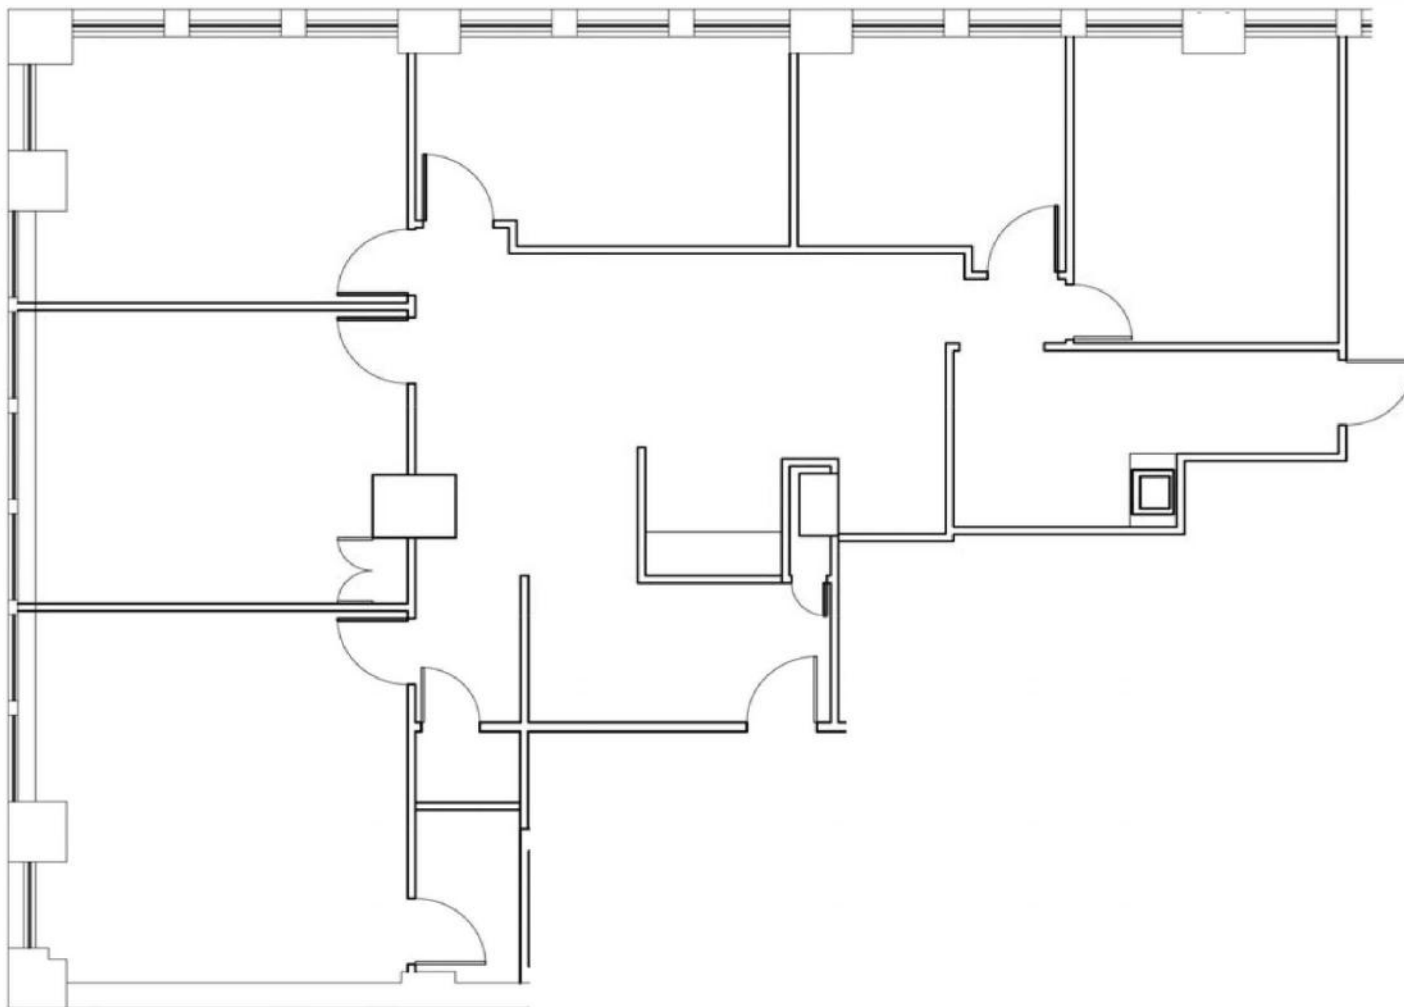

1
2
3
**WEST
MADISON**

Suite 900 - 2,481 SF

incommercialre.com

All dimensions indicated on this plan are approximate and should be field verified.