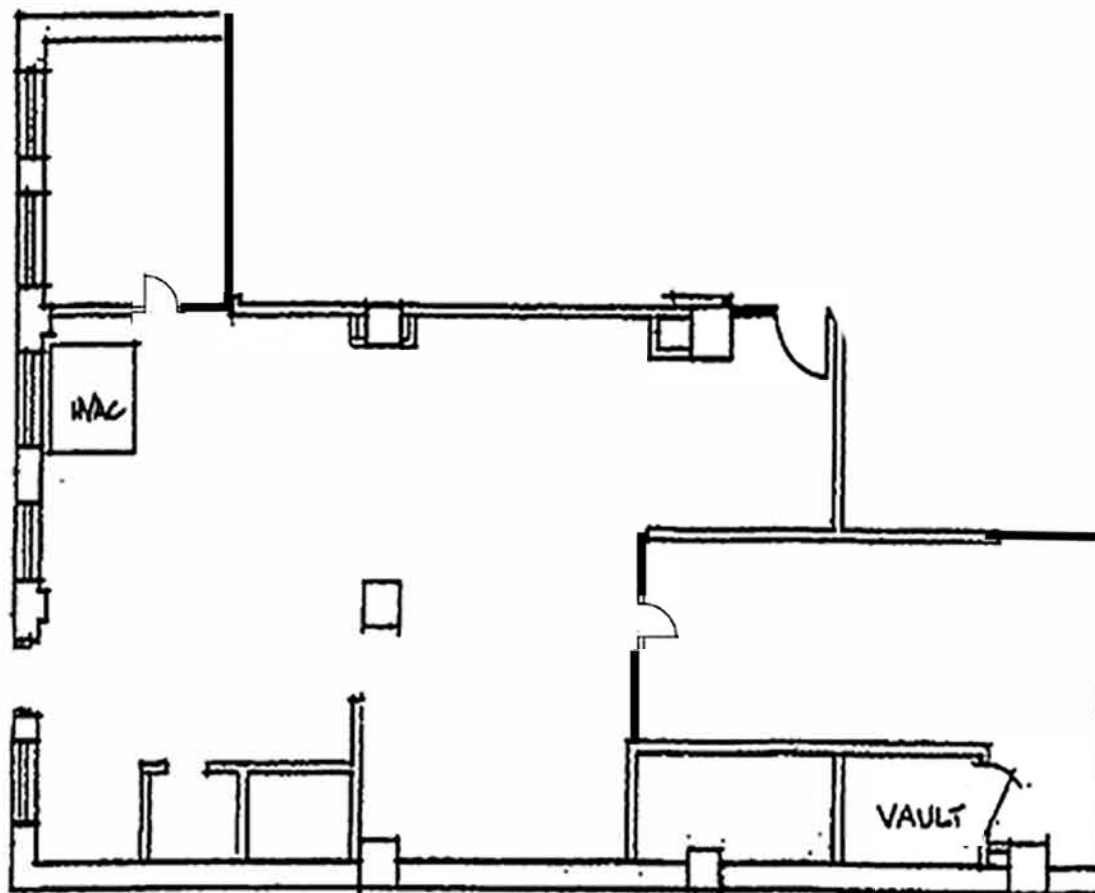

180 W Washington

Suite 230 - 1,878 SF

incommercialre.com

All dimensions indicated on this plan are approximate and should be field verified.