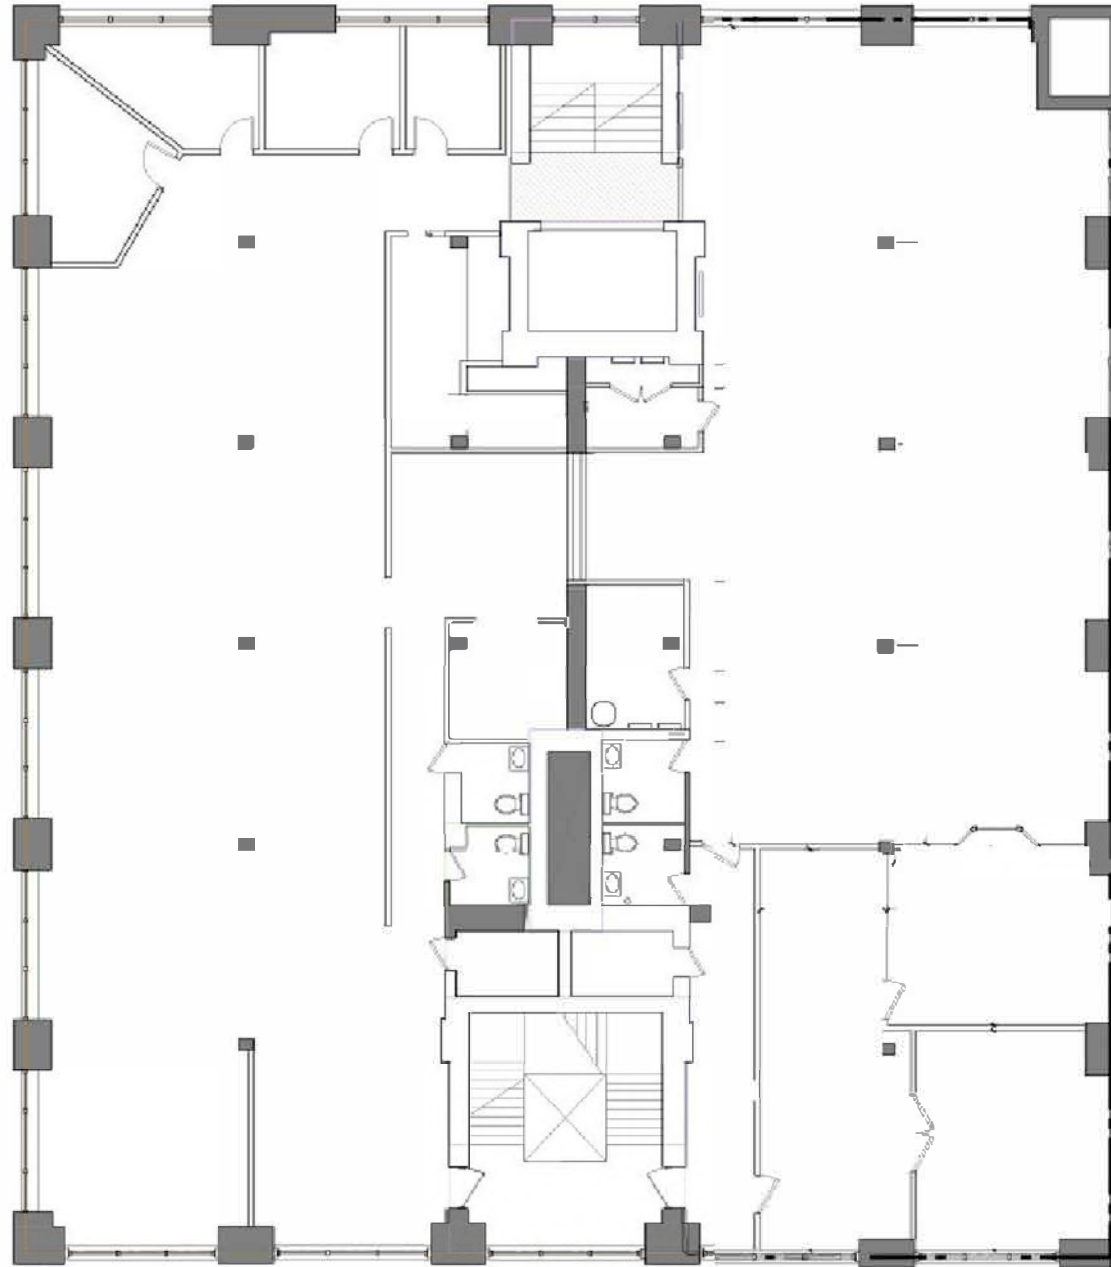

Suite 3E & 3W - 9,293 SF

incommercialre.com

All dimensions indicated on this plan are approximate and should be field verified.