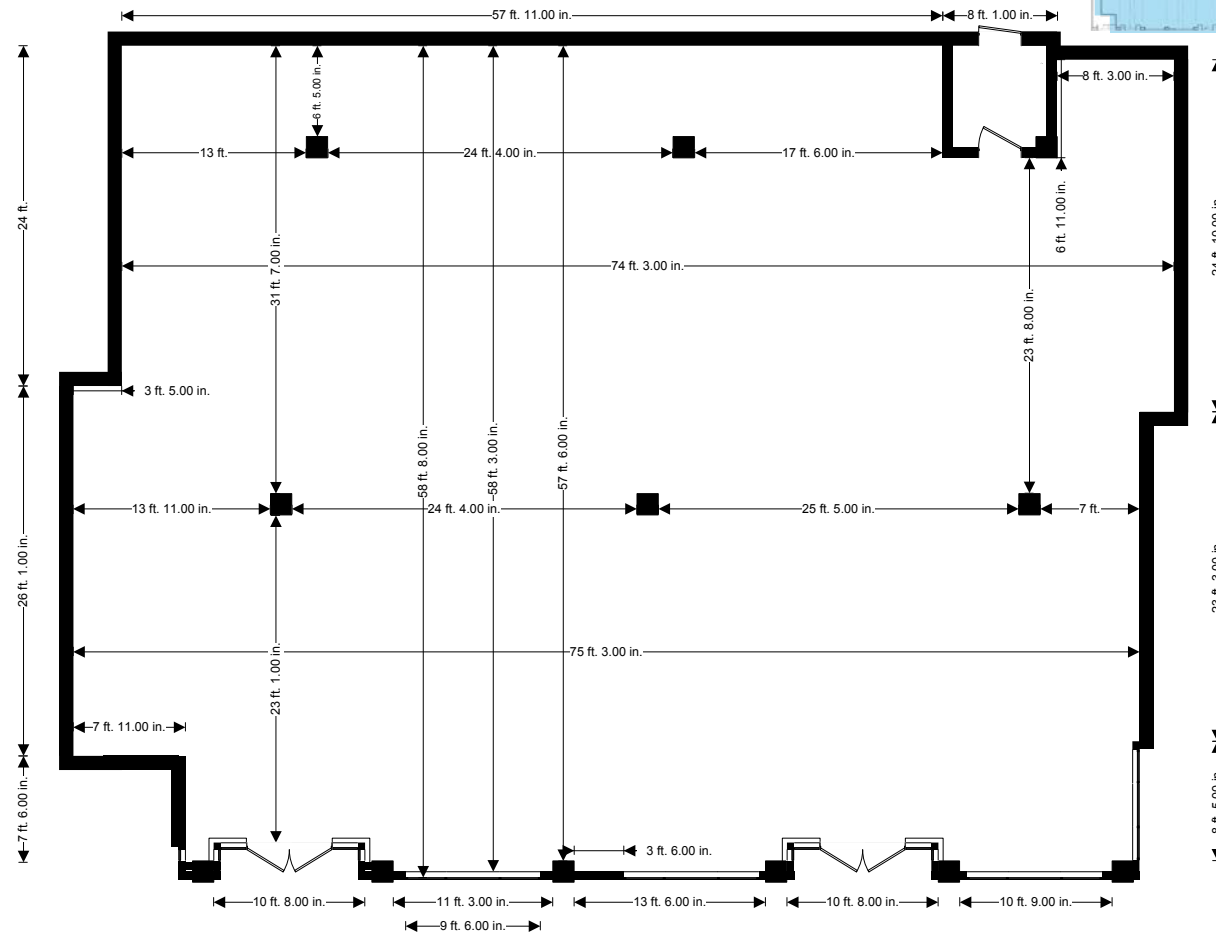

RETAIL SPACE AT
the **Shelby**
2300 S MICHIGAN

Inline Retail - 4,500 SF

www.willardjones.com

MICHIGAN AVENUE

All dimensions indicated on this plan are approximate and should be field verified.