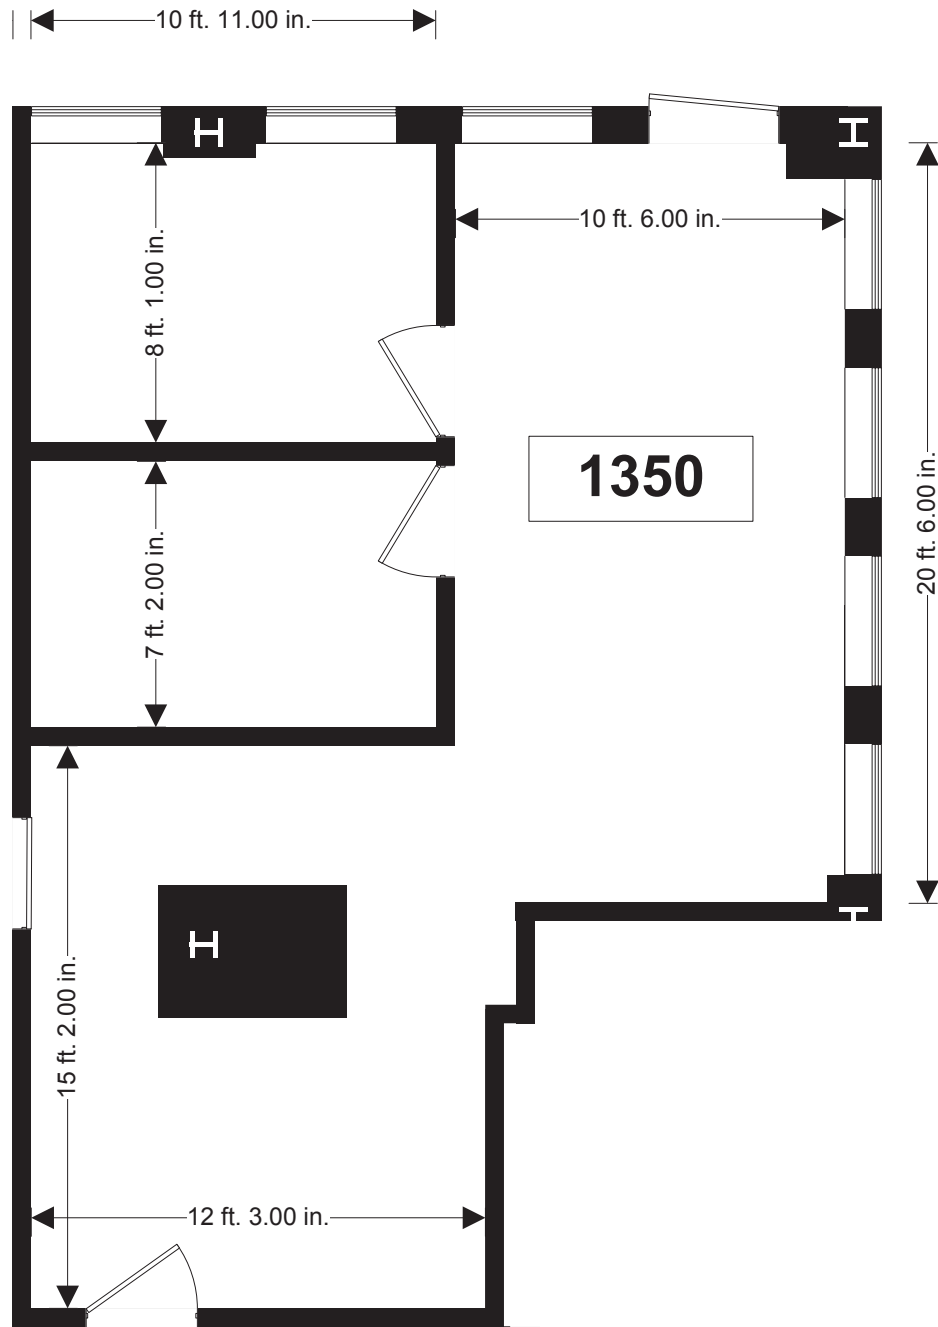

1
2
3
**WEST
MADISON**

Suite 1350 - 804 SF

www.willardjones.com

All dimensions indicated on this plan are approximate and should be field verified.