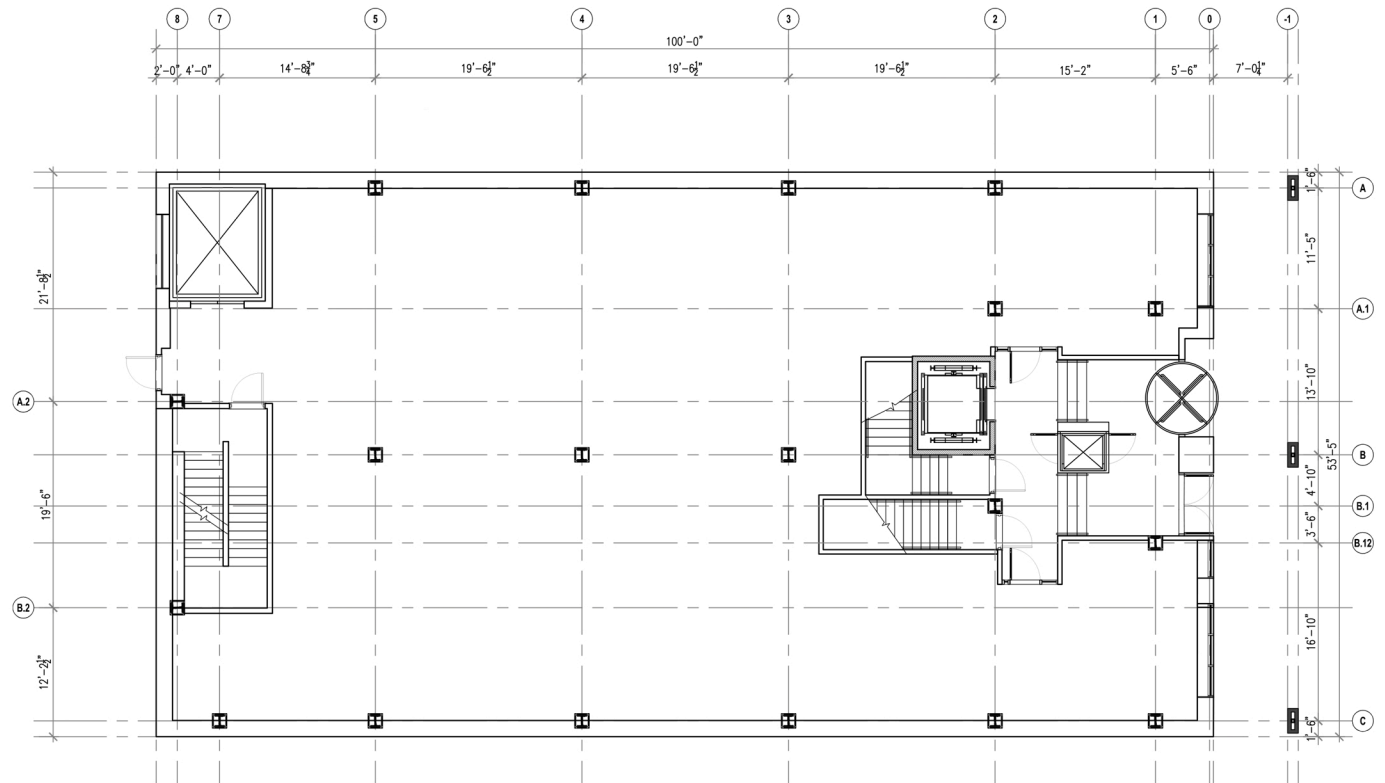

# 160 EAST GRAND

1st Floor  
4,841 SF

[incommercialre.com](http://incommercialre.com)

All dimensions indicated on this plan are approximate and should be field verified.