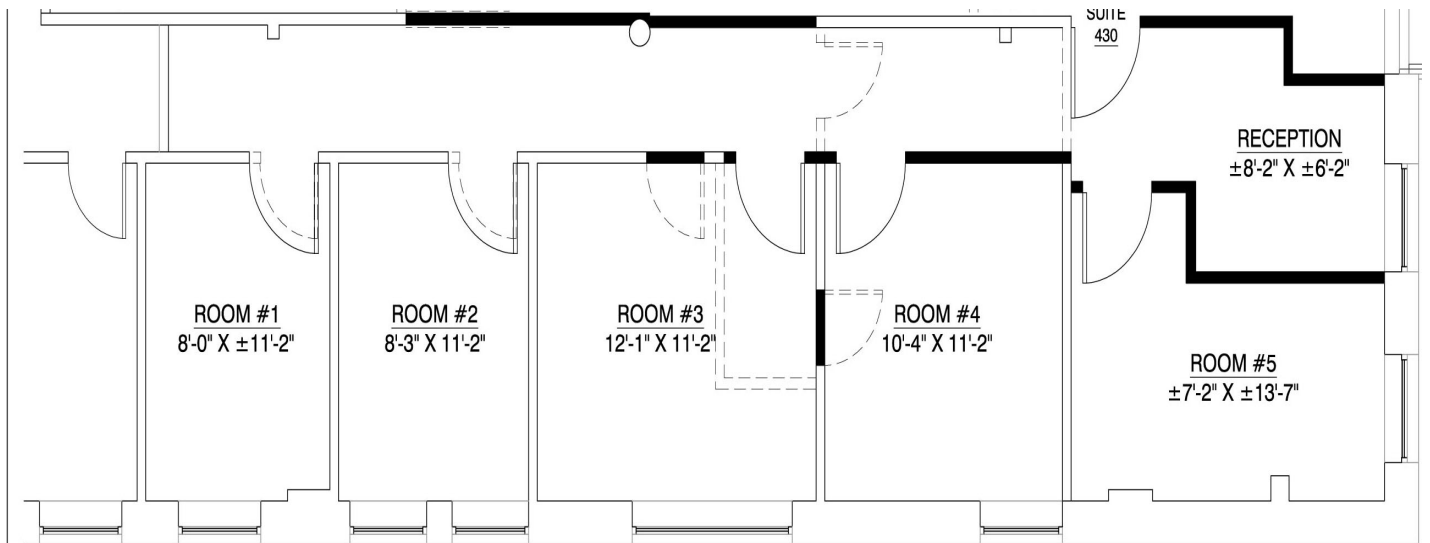

# 166

WEST WASHINGTON

Suite 420 - 1,273 SF

**WILLARD  
JONES**  
REAL ESTATE

[www.willardjones.com](http://www.willardjones.com)

*All dimensions indicated on this plan are approximate and should be field verified.*