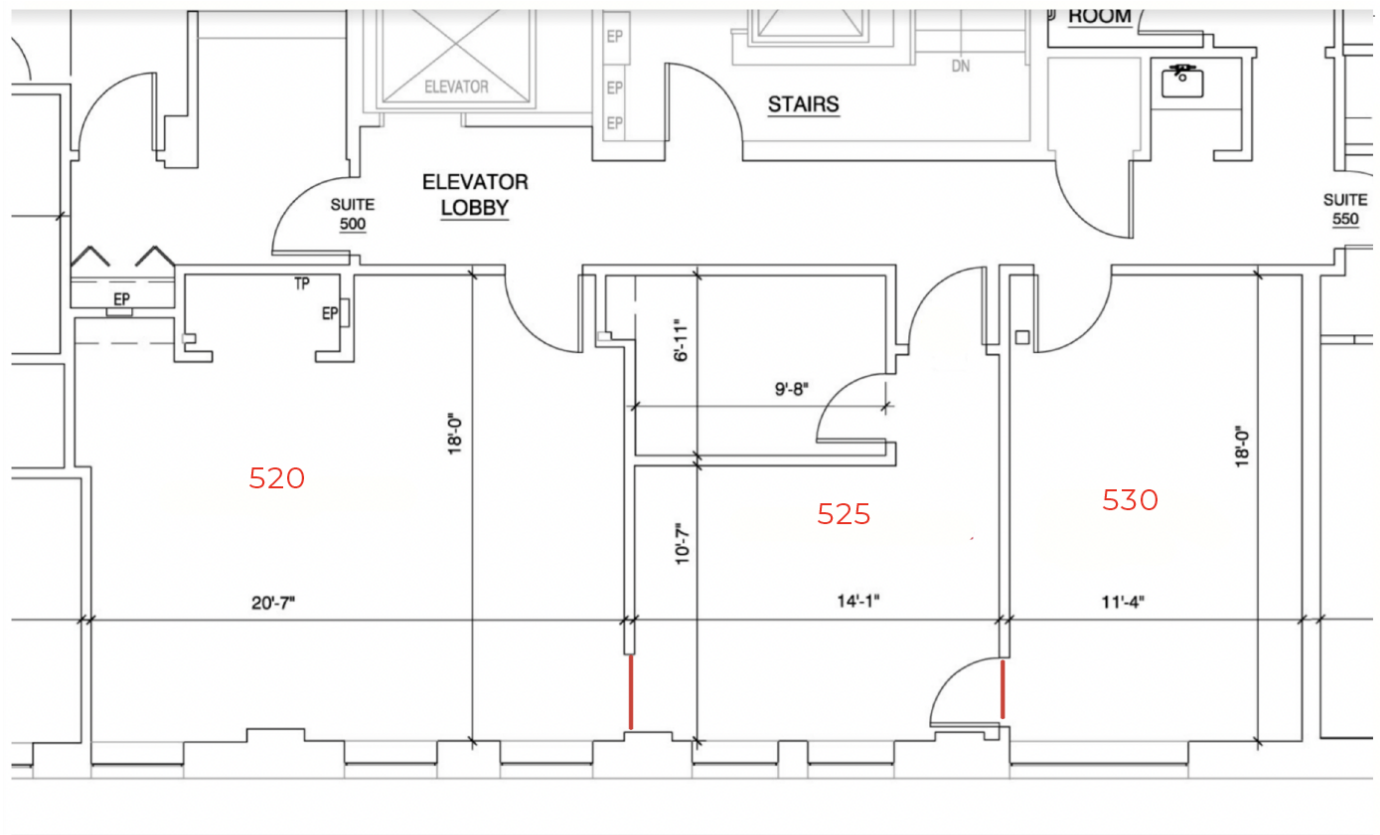

166
WEST
WASHINGTON

Suite 530 - 275 SF

www.willardjones.com

Contiguous, can be combined for 1,092 SF space

All dimensions indicated on this plan are approximate and should be field verified.