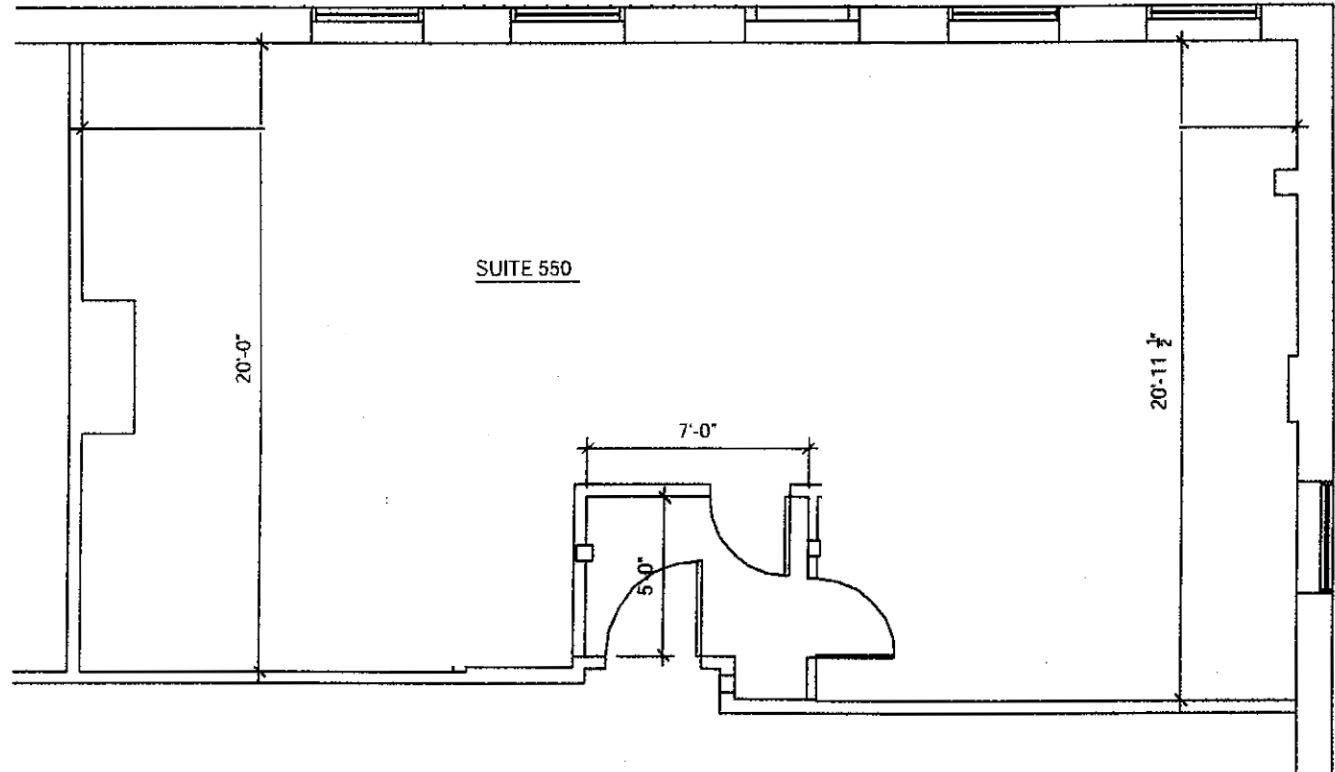

166  
WEST  
WASHINGTON

Suite 550 - 1,029 SF

[incommercialre.com](http://incommercialre.com)

*All dimensions indicated on this plan are approximate and should be field verified.*