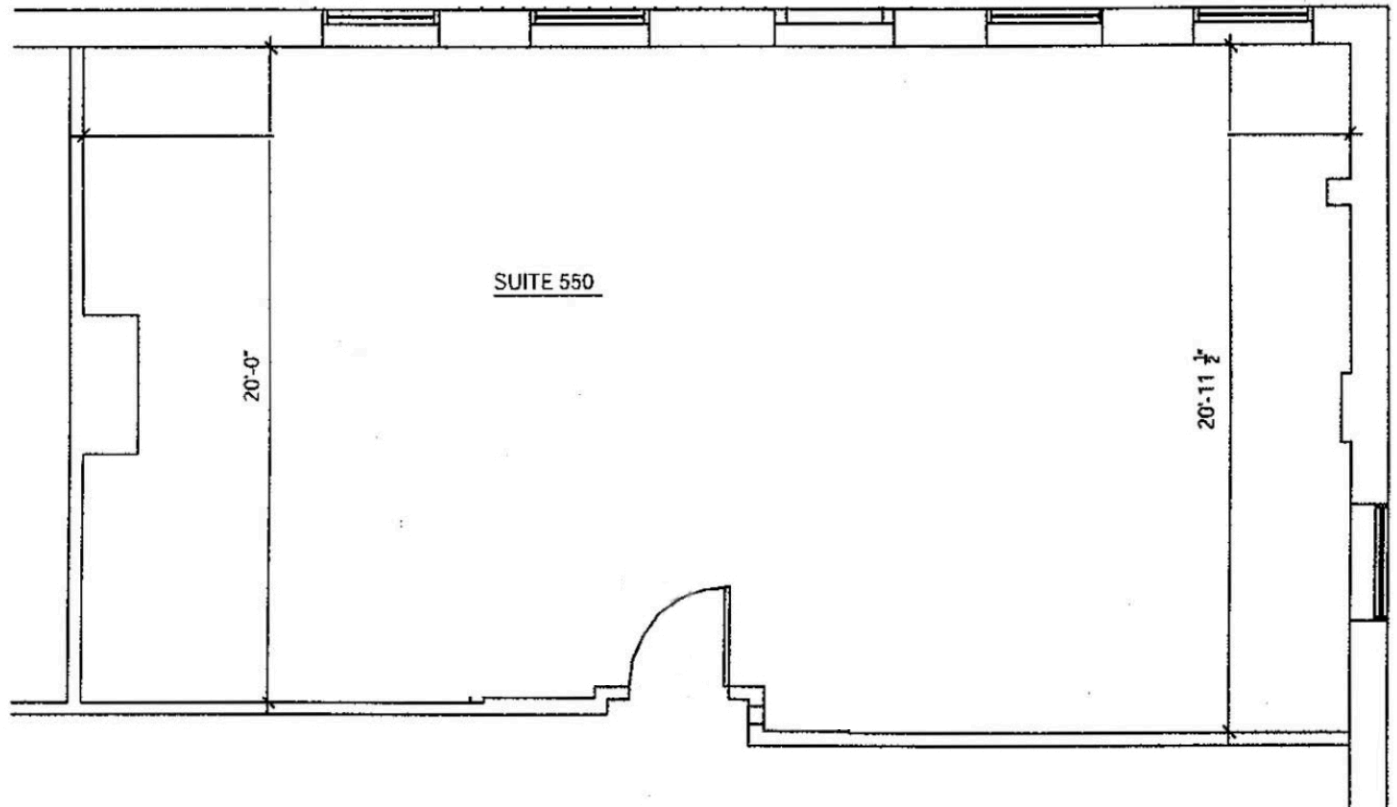

166  
WEST  
WASHINGTON

Suite 550 - 1,029 SF

[www.willardjones.com](http://www.willardjones.com)

All dimensions indicated on this plan are approximate and should be field verified.