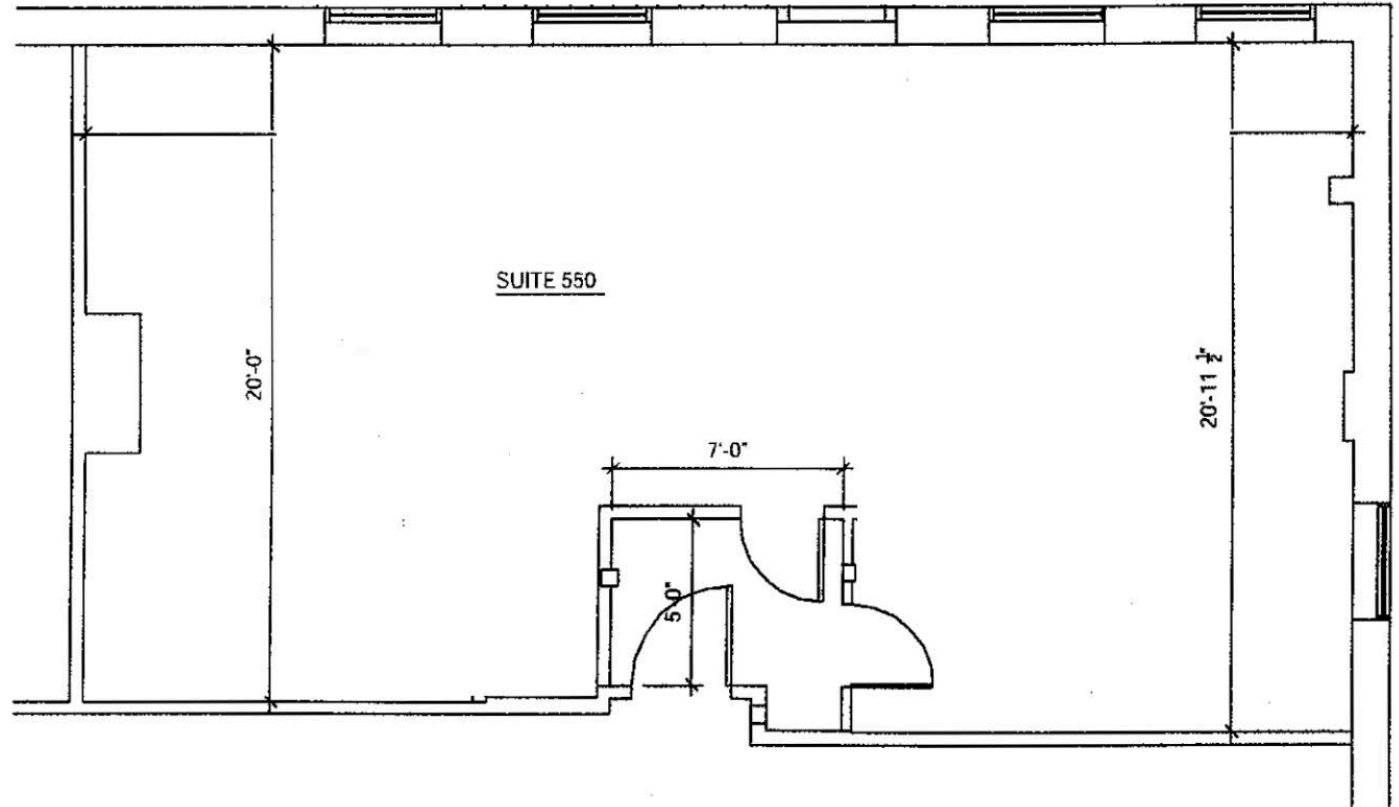

166  
WEST  
WASHINGTON

Suite 550 - 1,029 SF

[www.willardjones.com](http://www.willardjones.com)

*All dimensions indicated on this plan are approximate and should be field verified.*