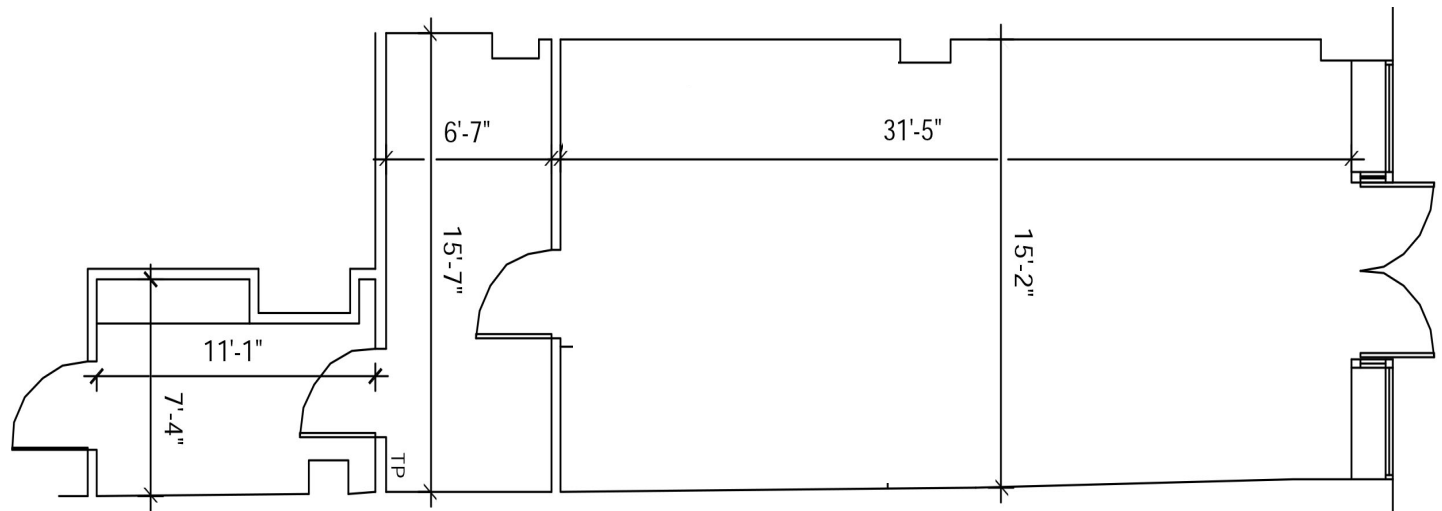

166
WEST WASHINGTON

Retail - 707 SF

www.willardjones.com

All dimensions indicated on this plan are approximate and should be field verified.