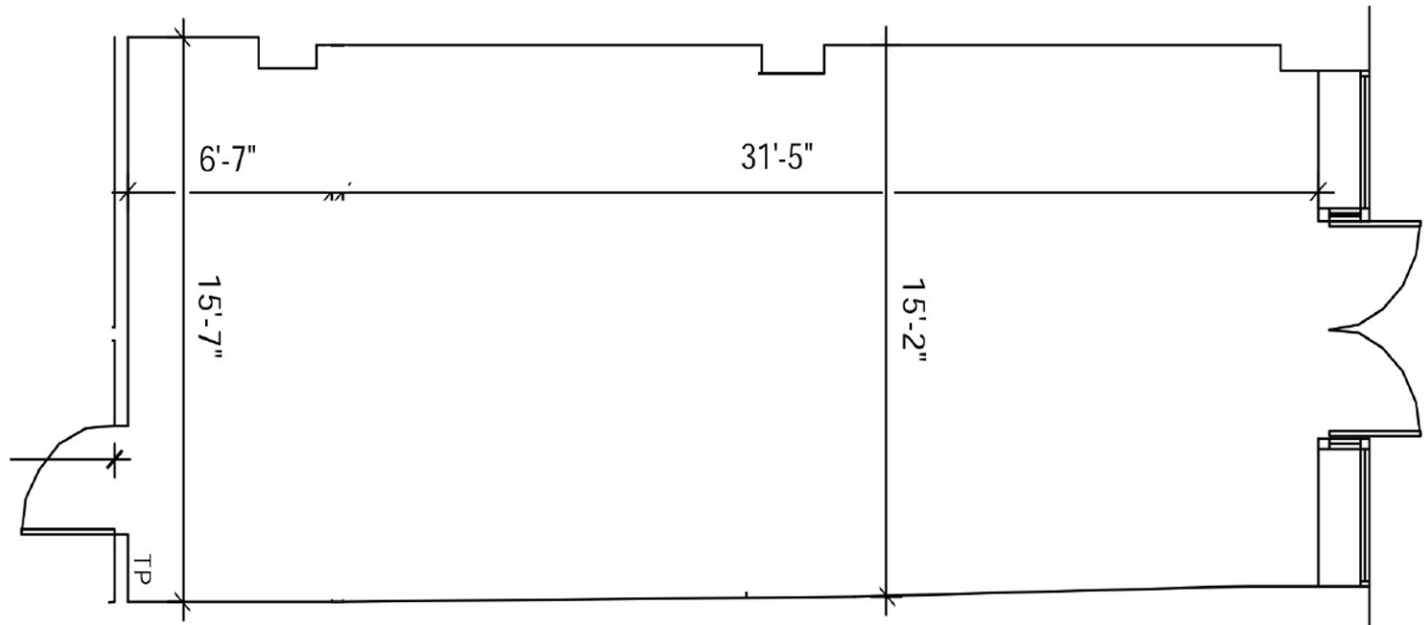

166  
WEST WASHINGTON

Retail - 707 SF

[www.willardjones.com](http://www.willardjones.com)

All dimensions indicated on this plan are approximate and should be field verified.