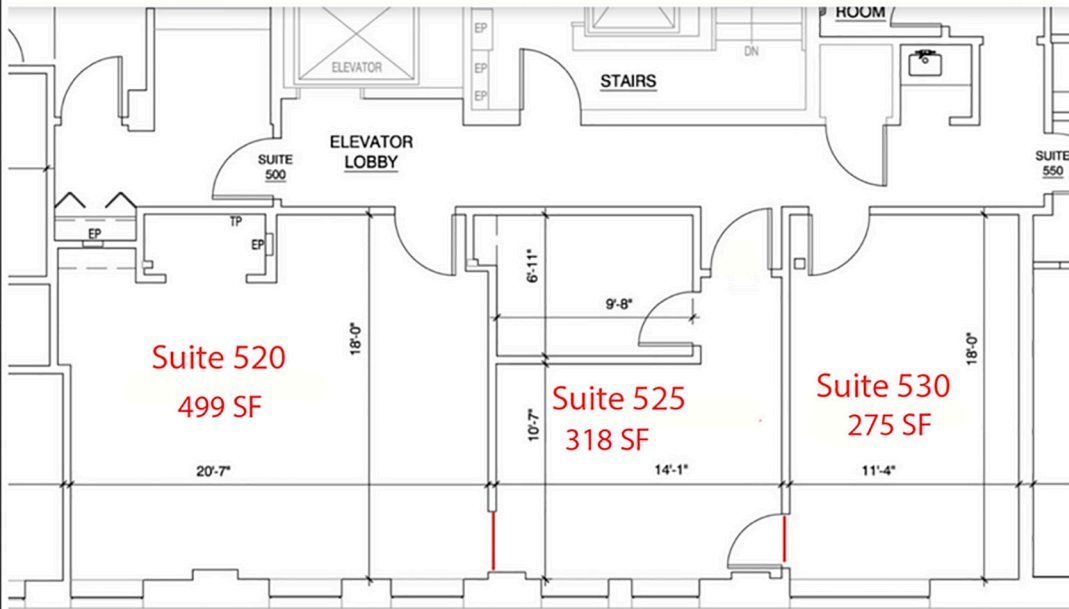

Contiguous, can be combined for 1,092 SF space