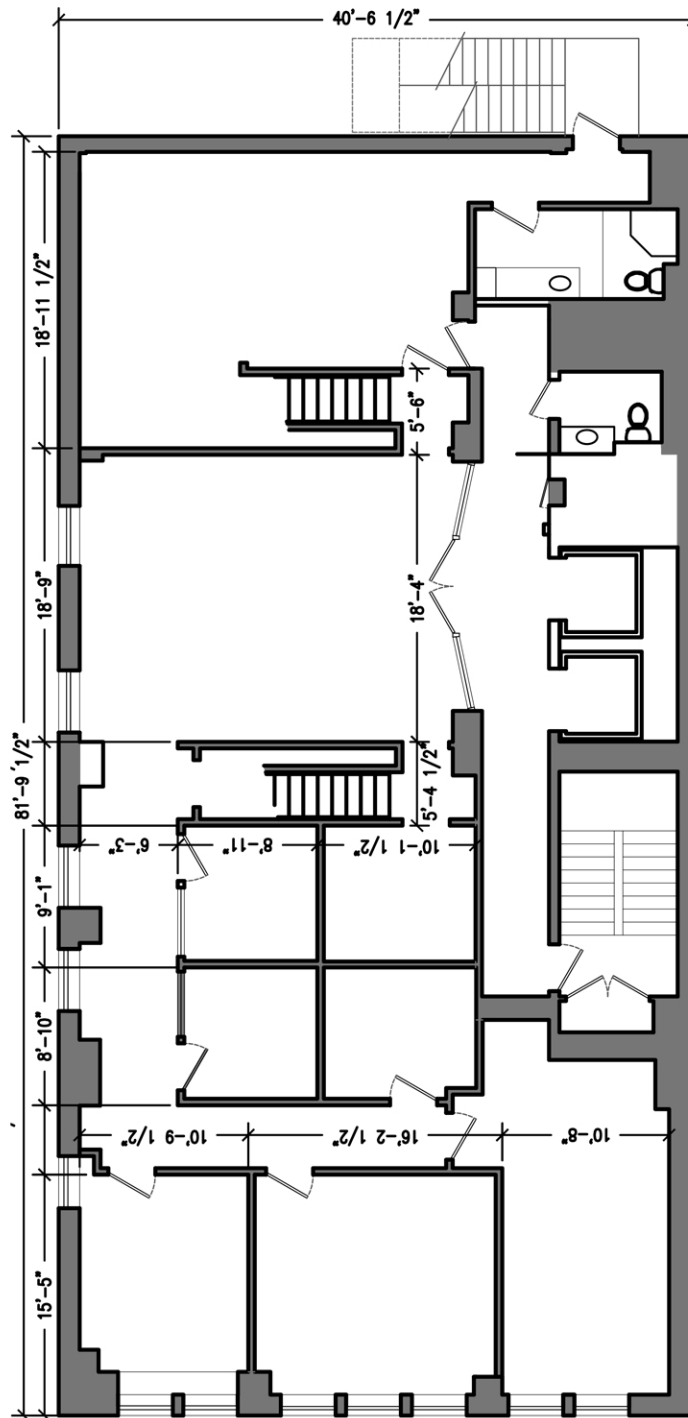

180 West Washington

Suite 1200 - 3,762 SF

**WILLARD JONES**  
REAL ESTATE

[www.WillardJones.com](http://www.WillardJones.com)

Mezzanine