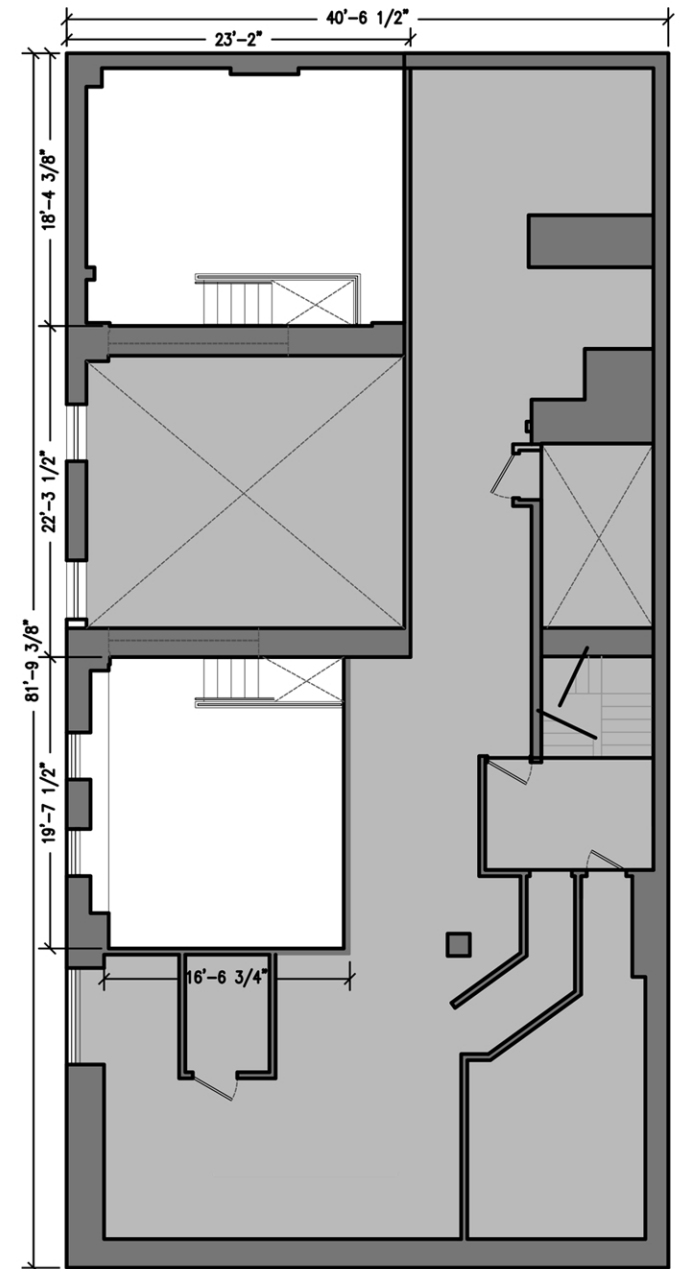

180 West Washington

Suite 1200 - 3,762 SF

**WILLARD JONES**  
REAL ESTATE

[www.WillardJones.com](http://www.WillardJones.com)

Mezzanine