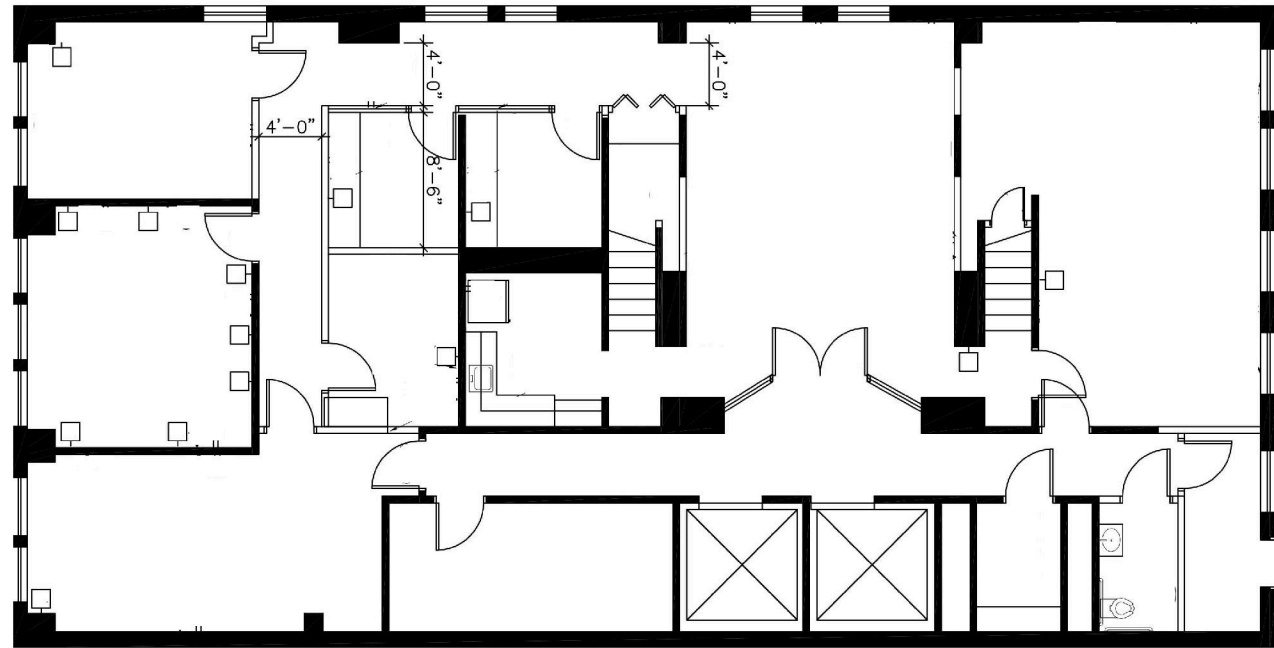

180 W Washington

12th Floor - 3,950 SF

incommercialre.com

Main Level

Mezzanine

Mezzanine