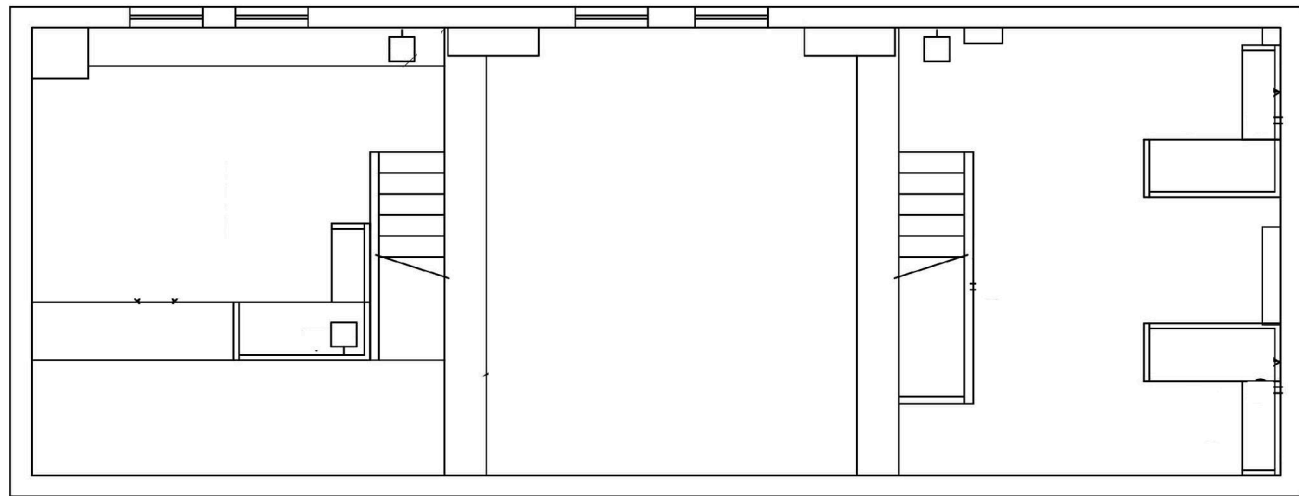

180 W Washington

12th Floor - 3,950 SF

incommercialre.com

Main Level

Mezzanine

Mezzanine