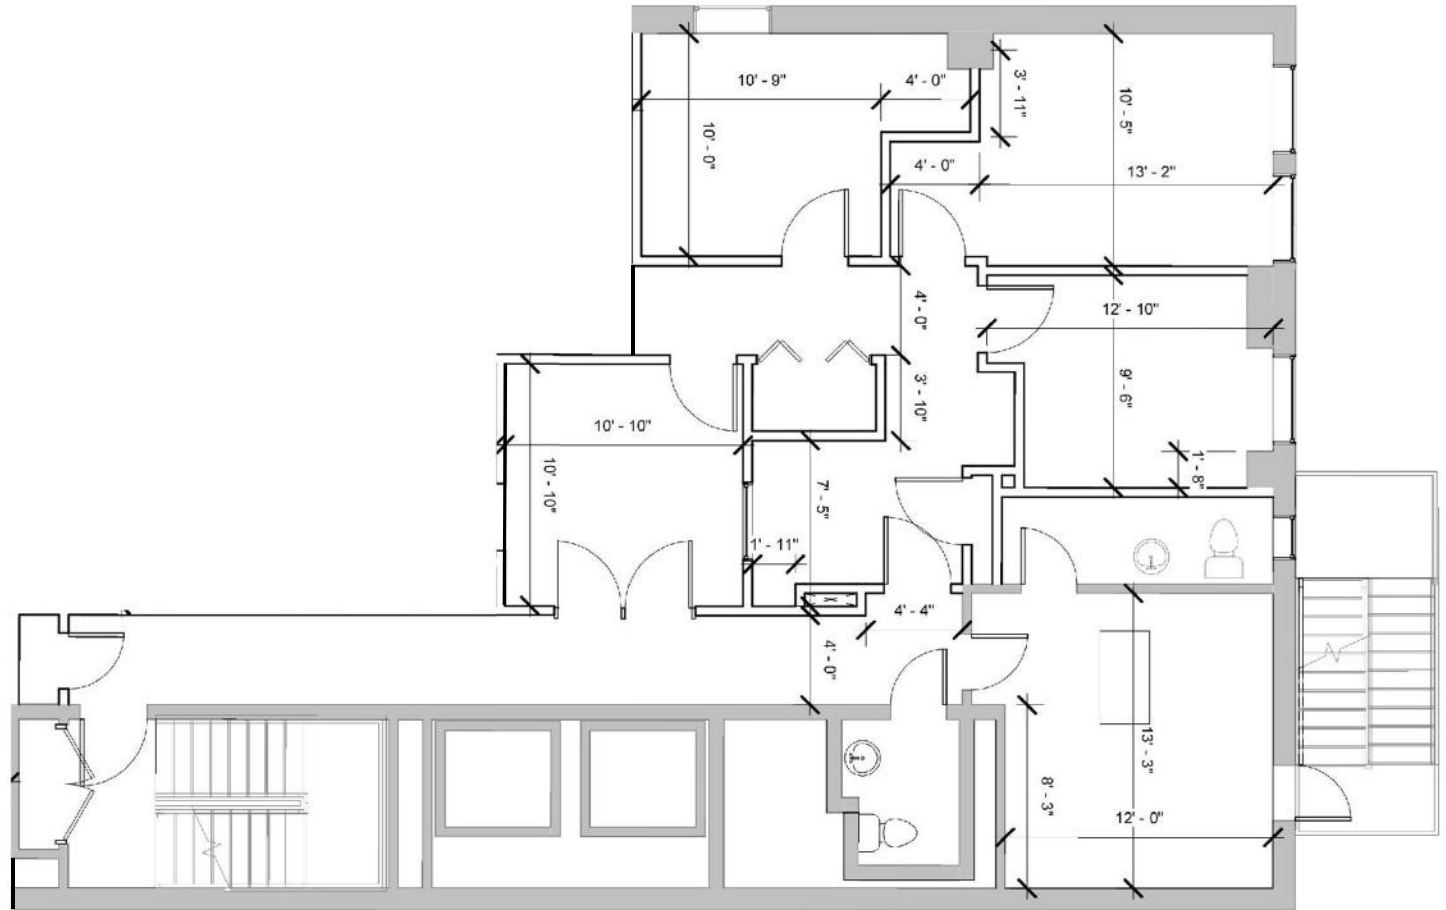

180 W Washington

Suite 410
1,232 SF

incommercialre.com

All dimensions indicated on this plan are approximate and should be field verified.