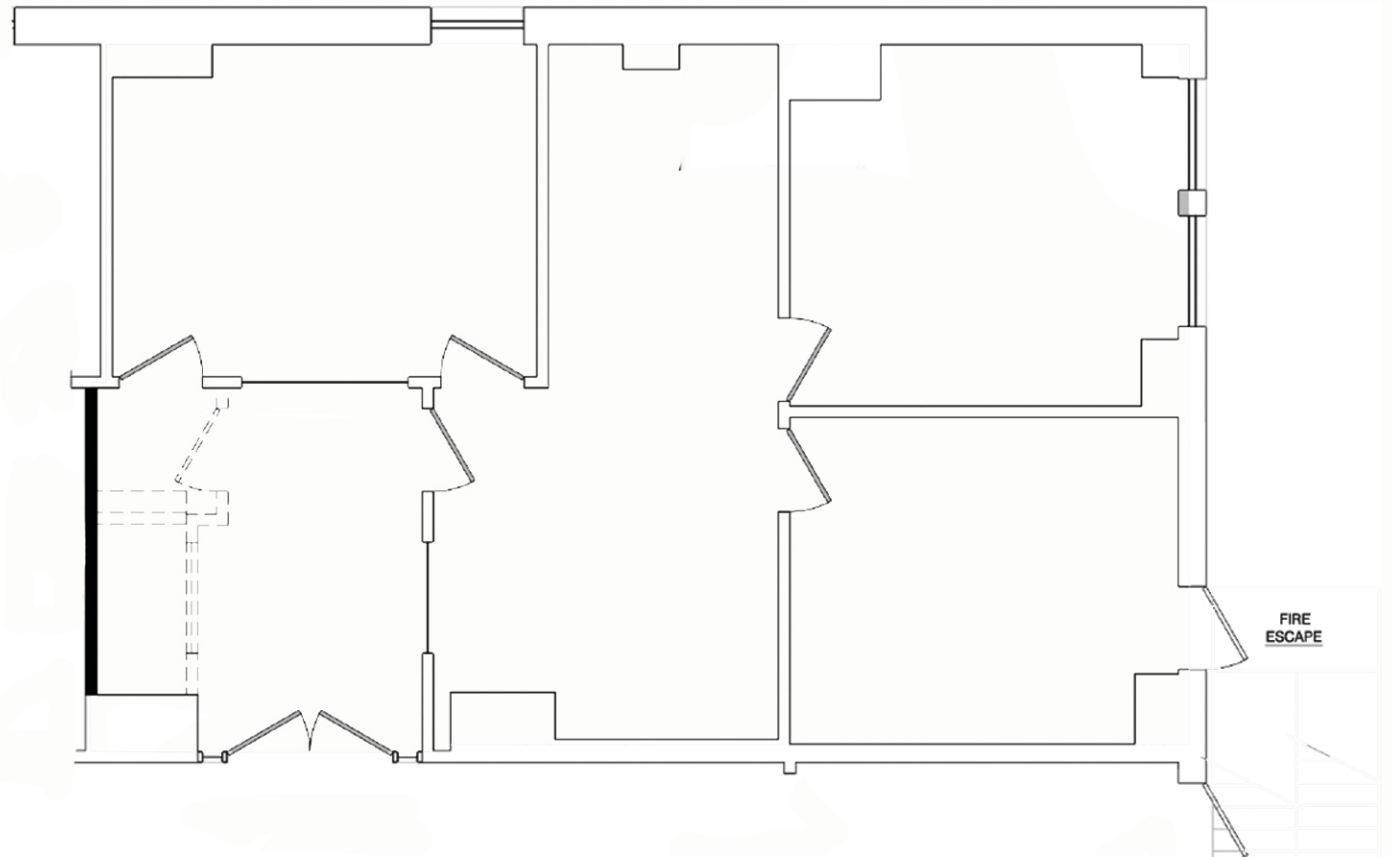

180 W Washington

Suite 730

1,308 SF

incommercialre.com

All dimensions indicated on this plan are approximate and should be field verified.