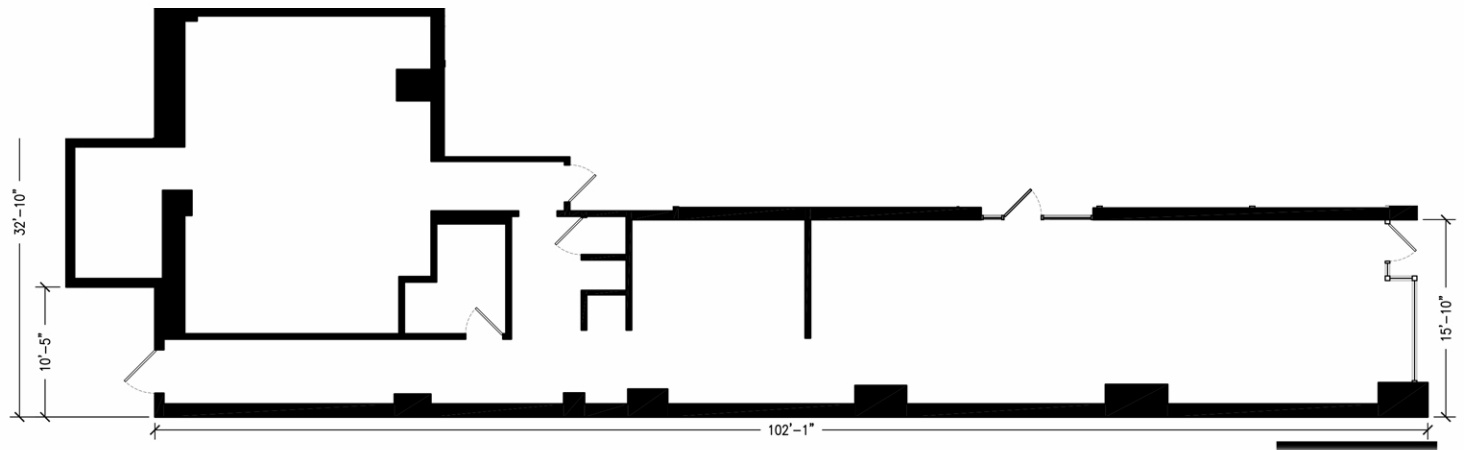

180 W Washington

Ground Floor Retail

3,110 SF

ChicagoOfficeSearch.com

*All dimensions indicated on this plan are approximate and should be field verified.*