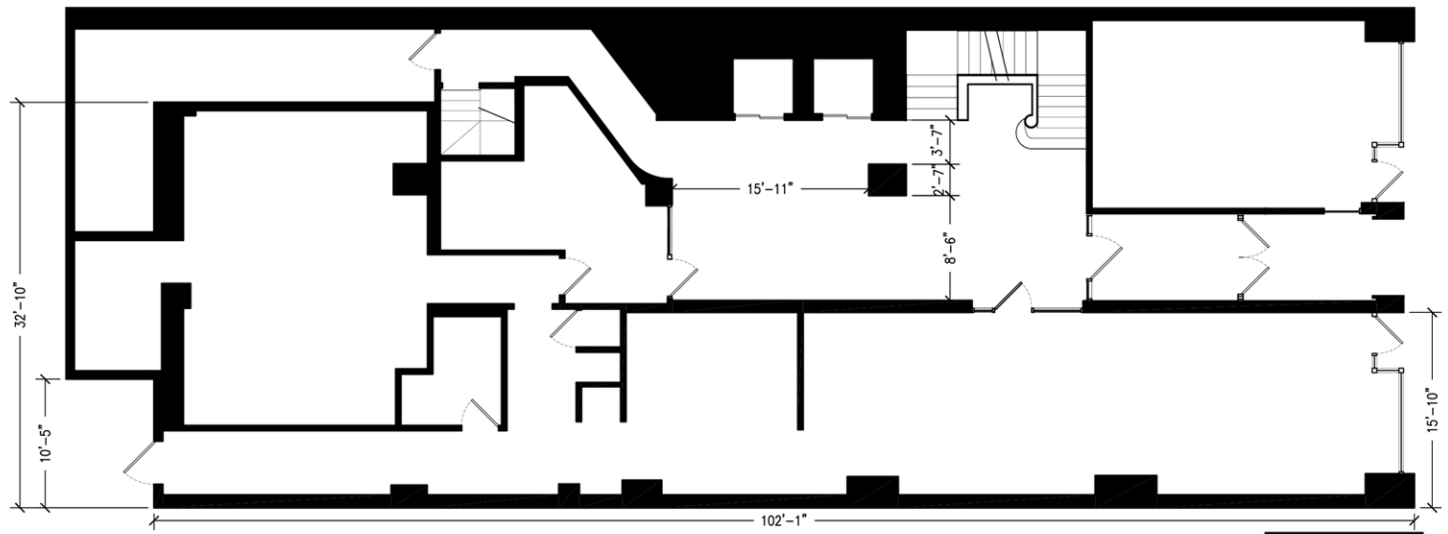

180 W Washington

Ground Floor Retail

3,110 SF

SECRET FOR CONFIDENTIAL

All dimensions indicated on this plan are approximate and should be field verified.