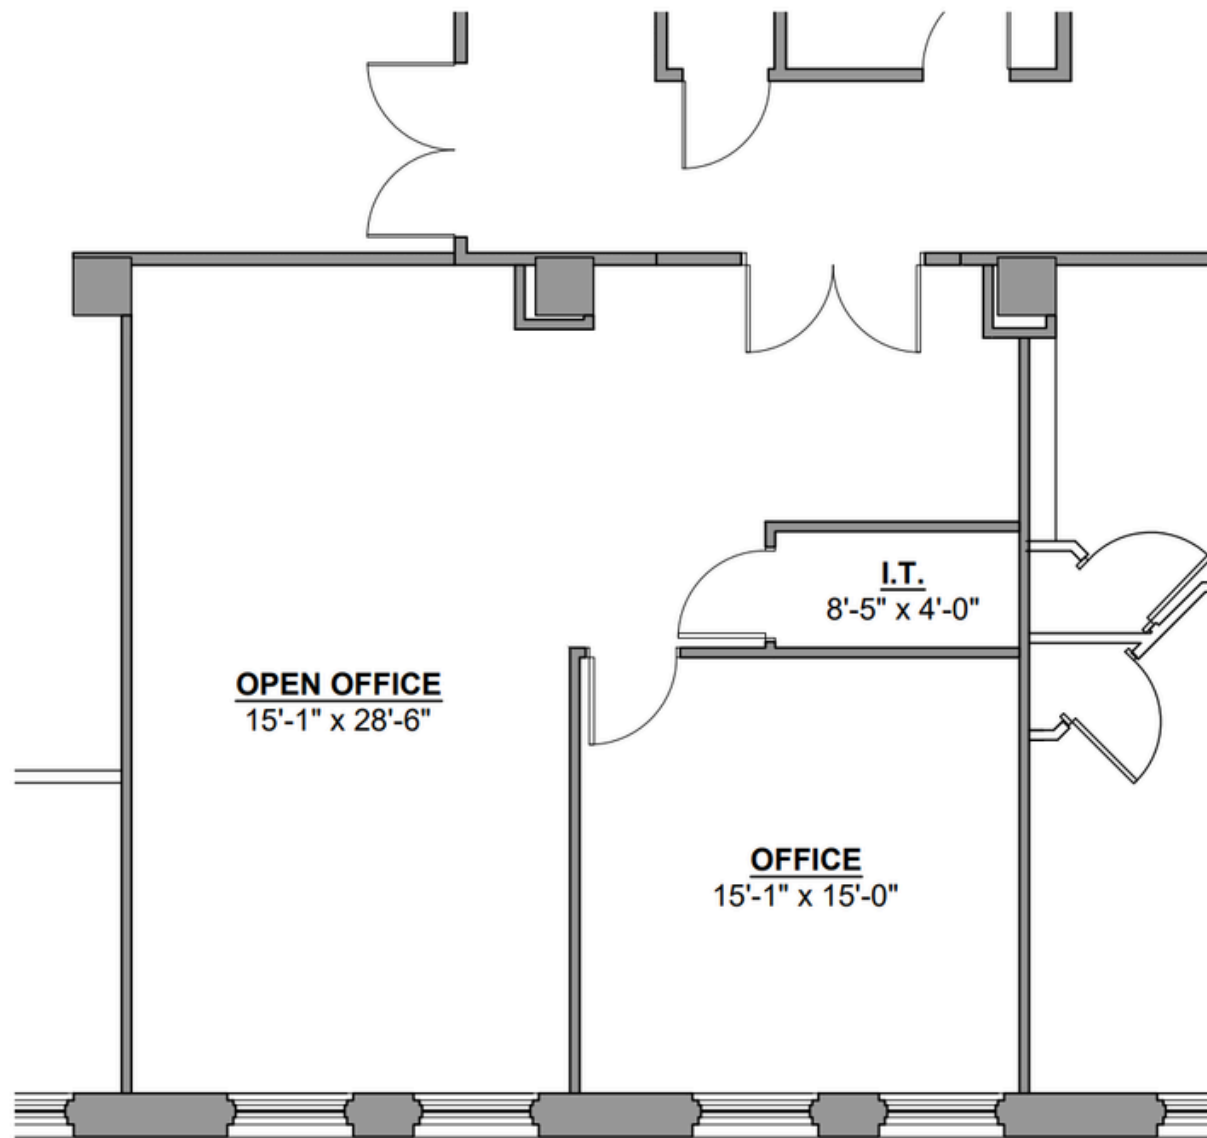

205
WEST RANDOLPH

Suite 1020- 1,182 SF

www.willardjones.com

All dimensions indicated on this plan are approximate and should be field verified.