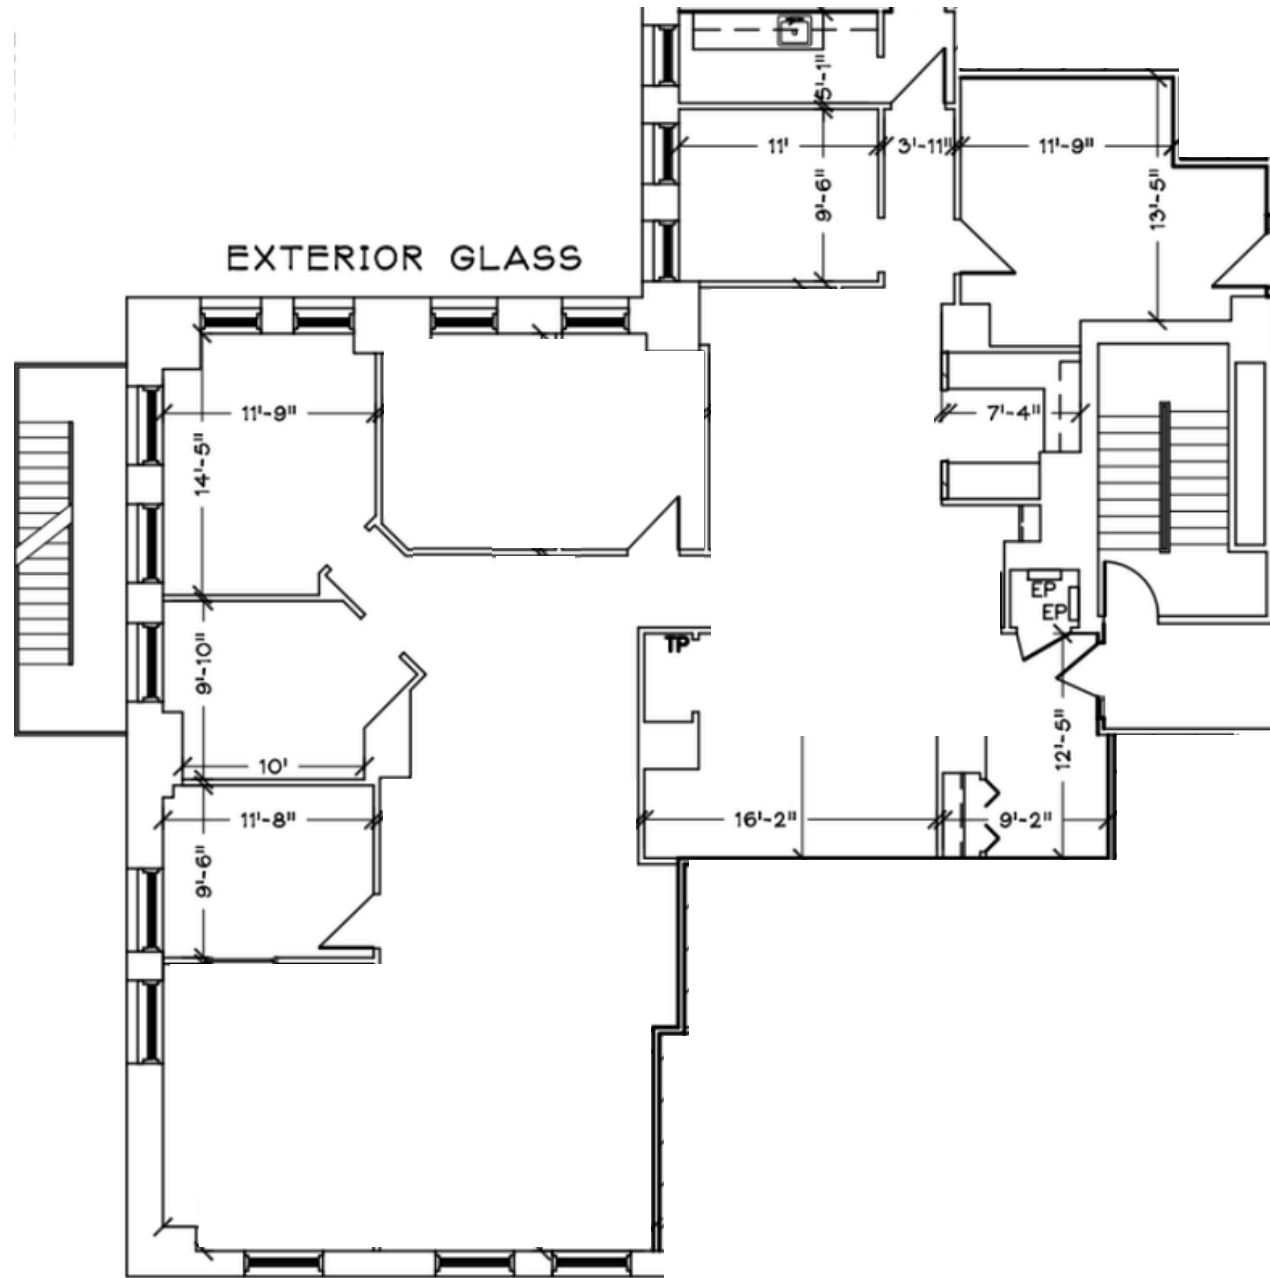

205
WEST RANDOLPH

Suite 1125- 3,495 SF

**WILLARD
JONES**
REAL ESTATE

www.willardjones.com

All dimensions indicated on this plan are approximate and should be field verified.