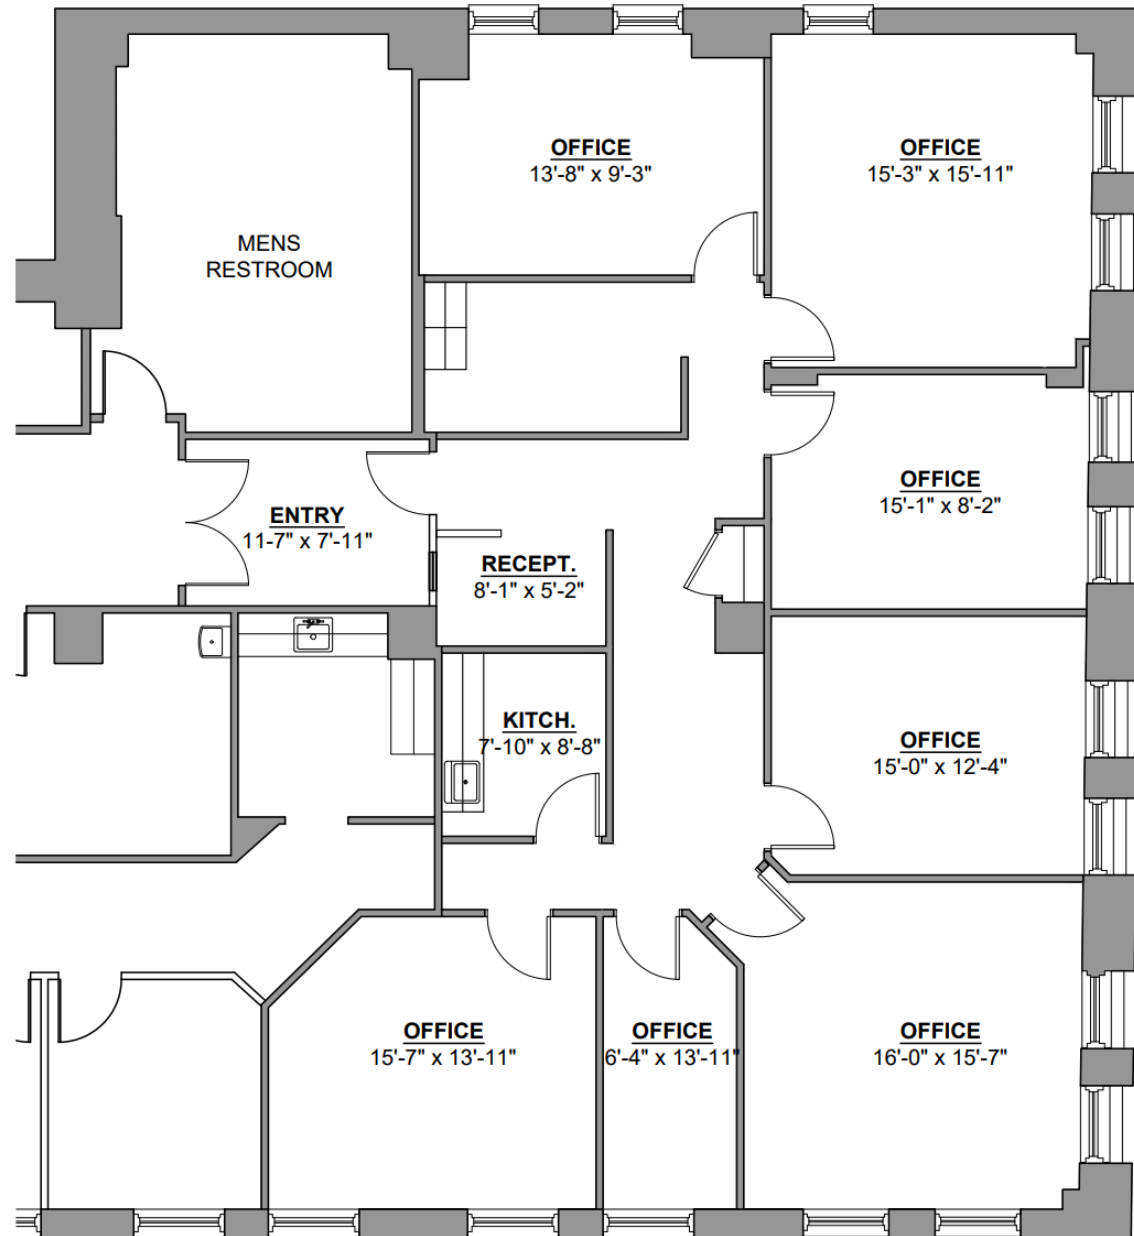

205 WEST RANDOLPH

Suite 1150- 2,588 SF

**WILLARD
JONES**
REAL ESTATE

www.willardjones.com

All dimensions indicated on this plan are approximate and should be field verified.