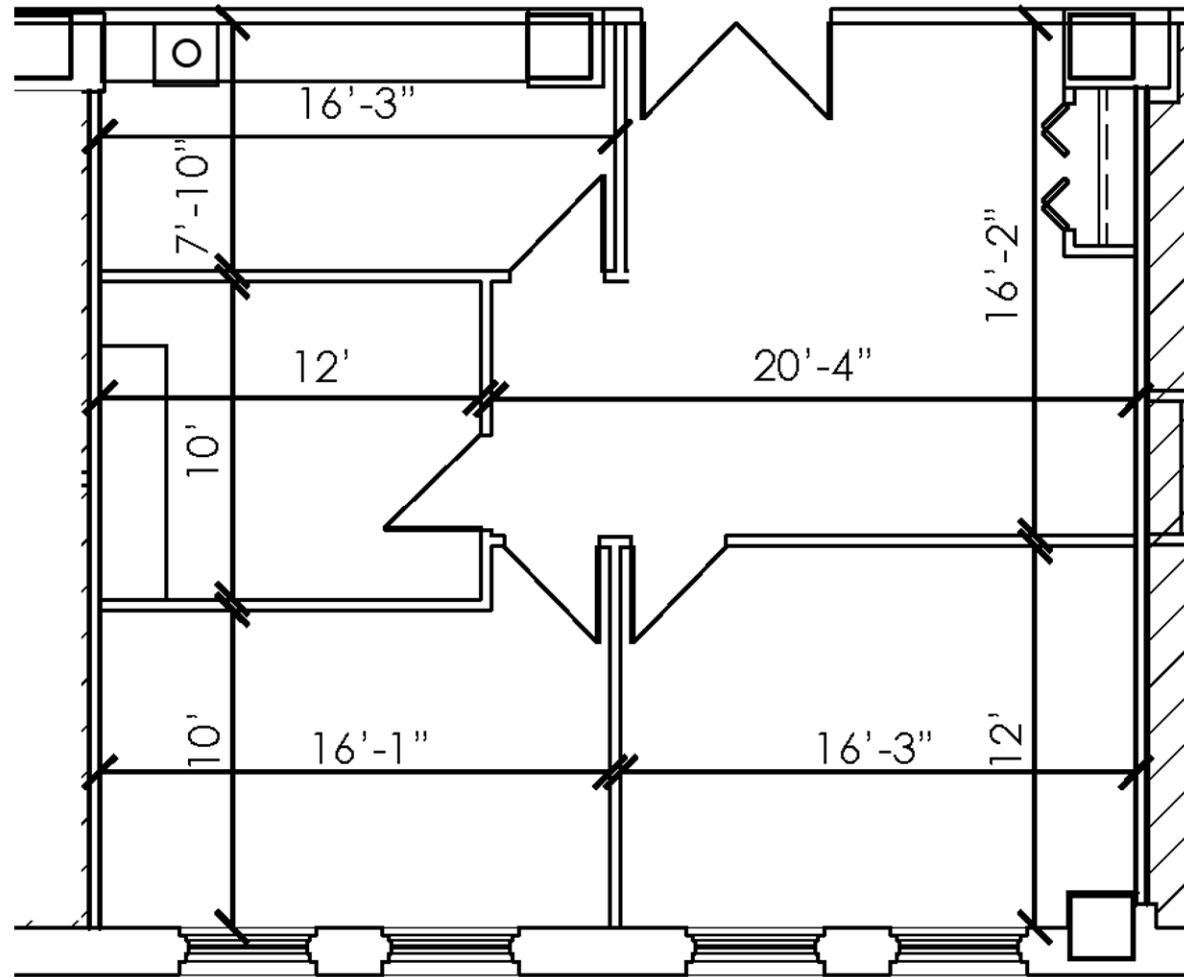

205
WEST RANDOLPH

Suite 1230 - 1,194 SF

www.willardjones.com

The measurements on this plan are approximate and should be field-verified.