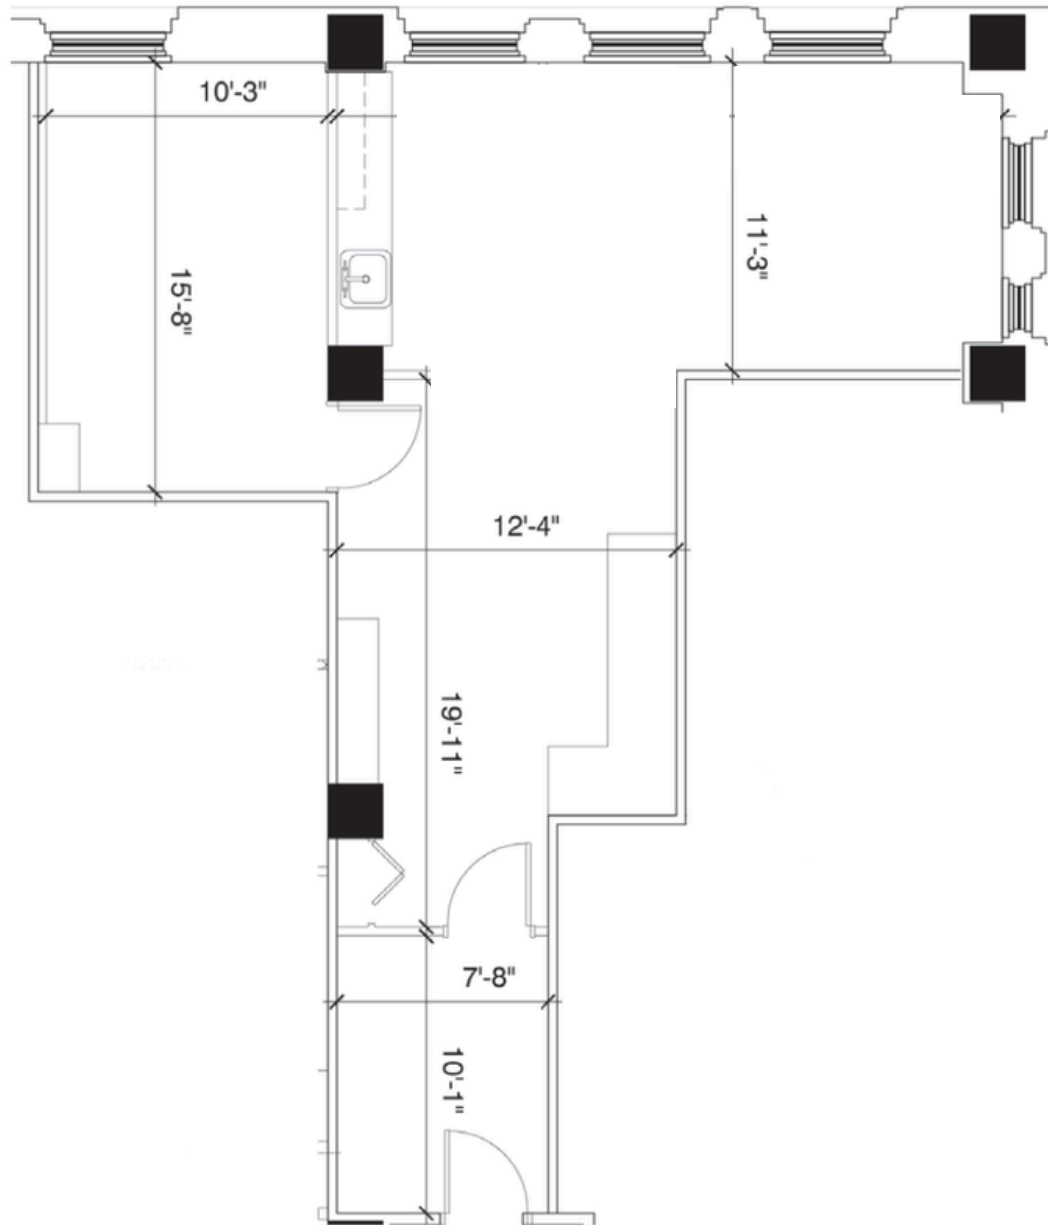

205
WEST RANDOLPH

Suite 1305- 1,068 SF

www.willardjones.com

All dimensions indicated on this plan are approximate and should be field verified.