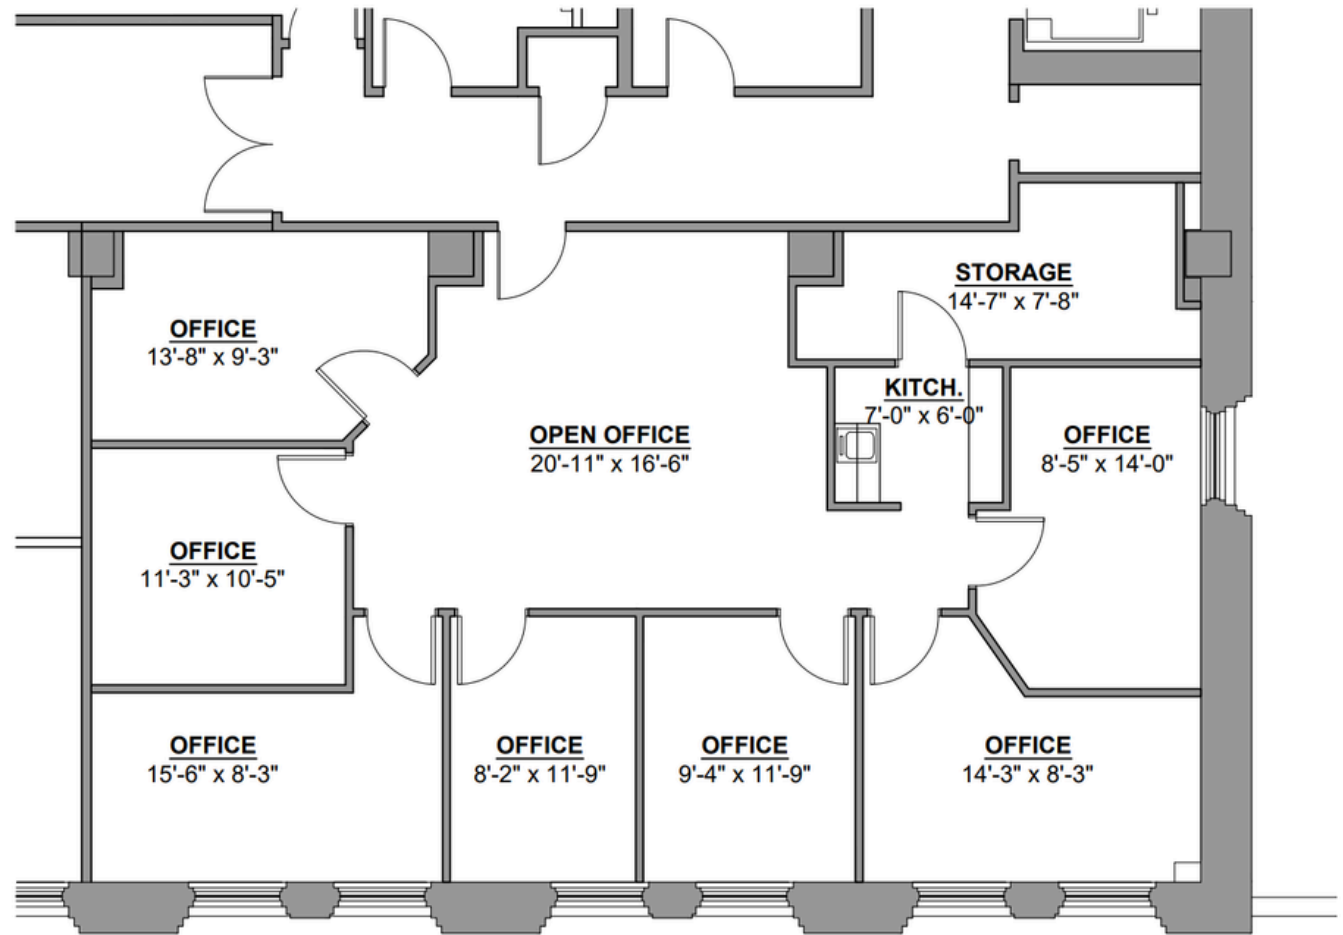

205

WEST RANDOLPH

Suite 2222- 2,048 SF

www.willardjones.com

All dimensions indicated on this plan are approximate and should be field verified.