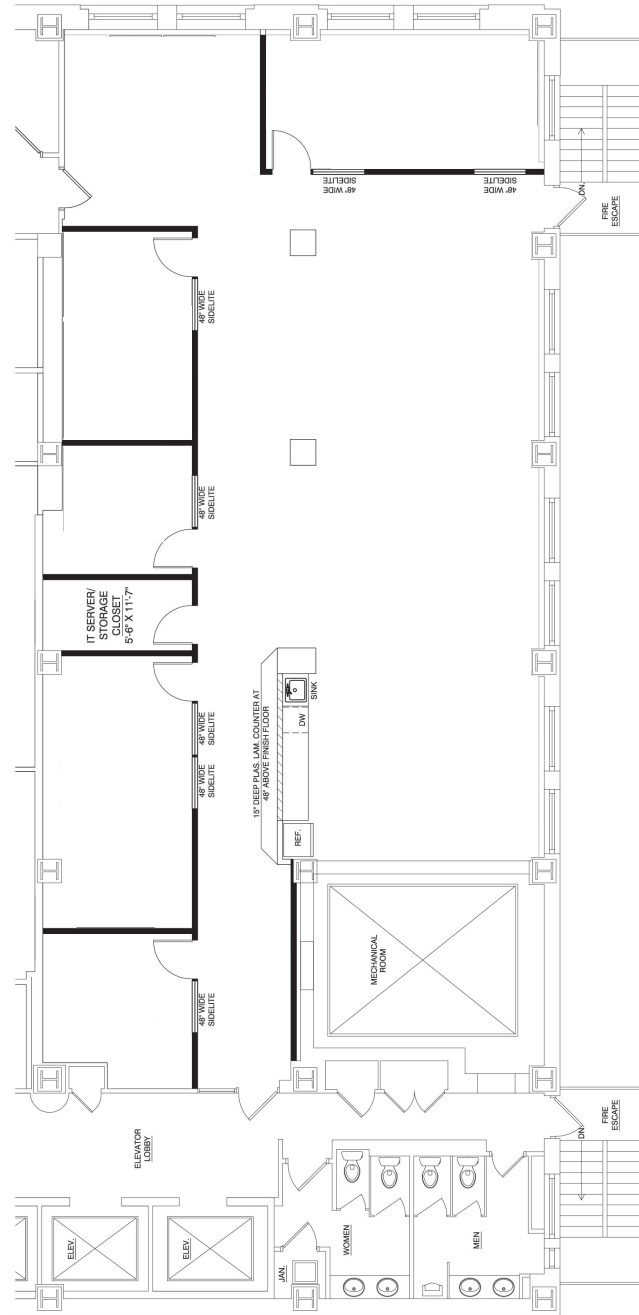

309
WEST
WASHINGTON

Suite 1050 - 3,441 SF

www.willardjones.com

All dimensions indicated on this plan are approximate and should be field verified.