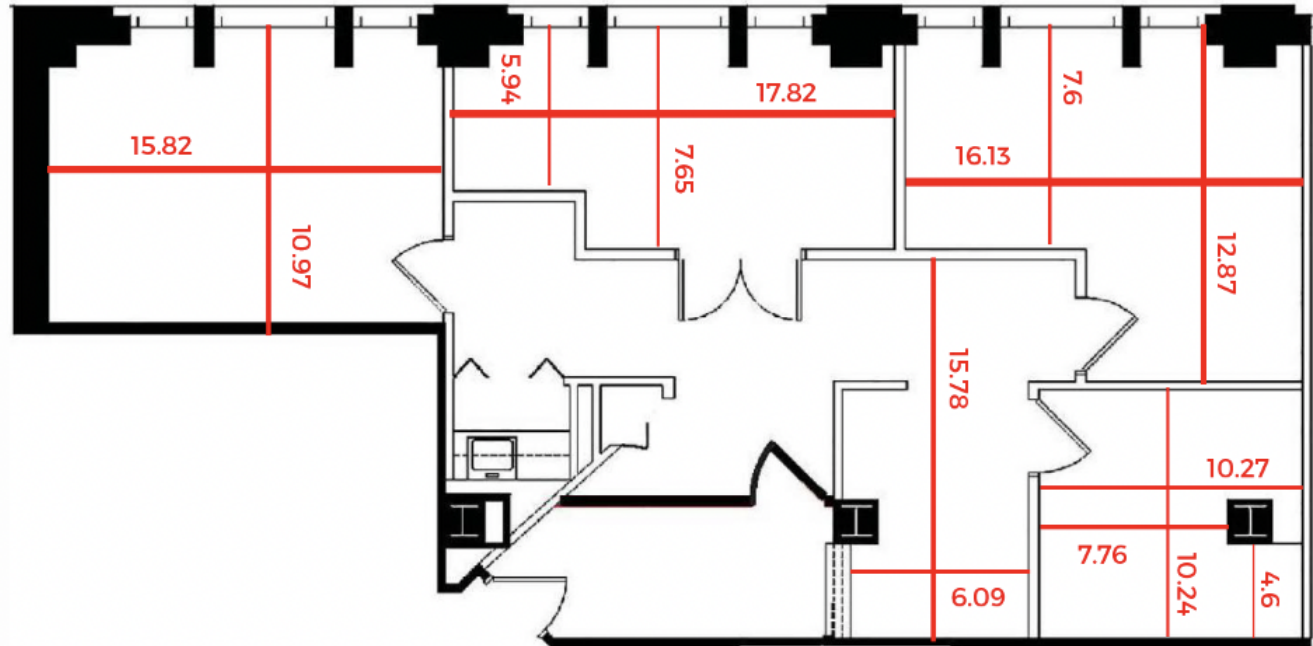

309

WEST WASHINGTON

Suite 1200 - 1,450 SF

incommercialre.com

Lorem Ipsum

All dimensions indicated on this plan are approximate and should be field verified.