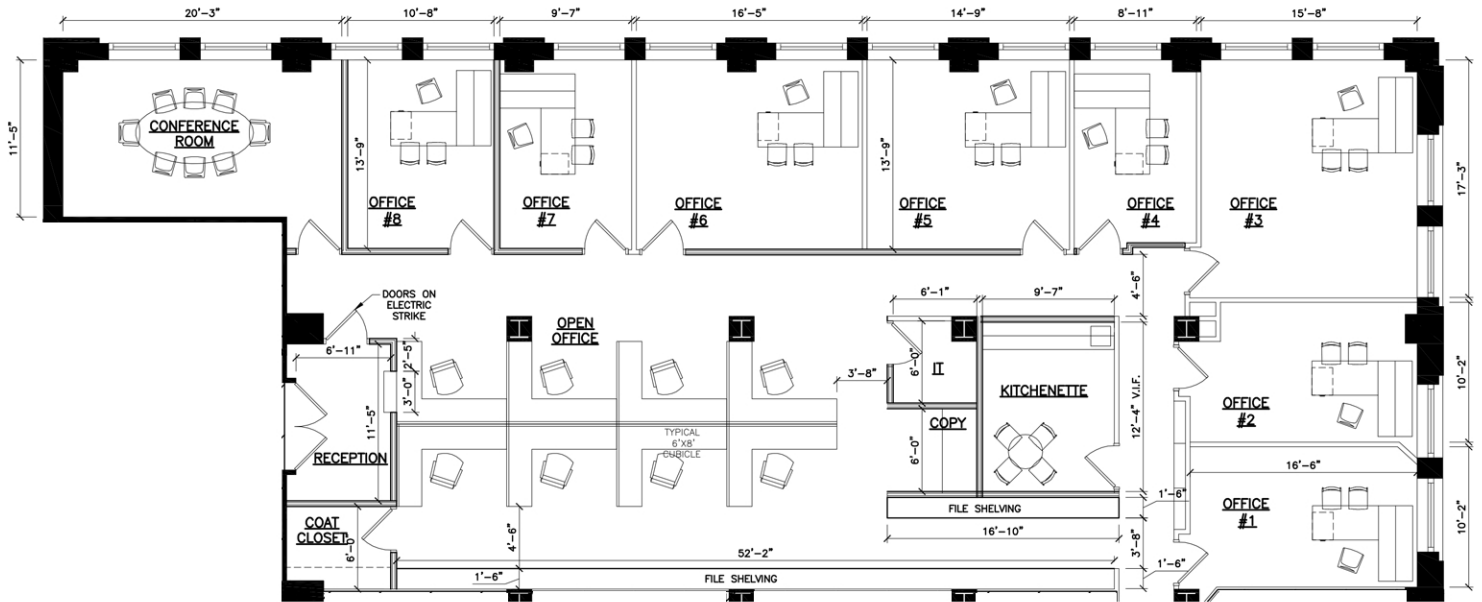

309
WEST
WASHINGTON

Suite 500 - 4,732 SF

www.willardjones.com

All dimensions indicated on this plan are approximate and should be field verified.