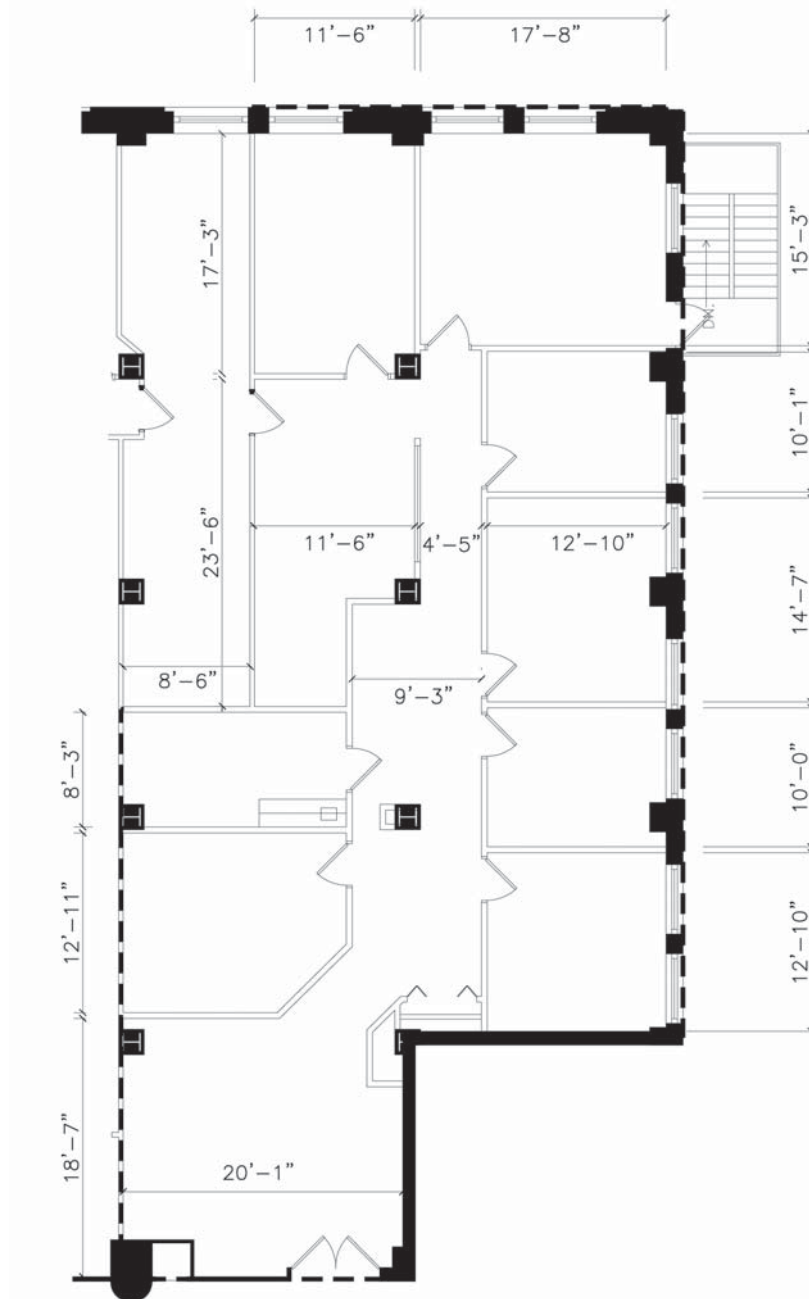

309

WEST WASHINGTON

Suite 550 - 3,349 SF

**WILLARD
JONES**
REAL ESTATE

www.willardjones.com

All dimensions indicated on this plan are approximate and should be field verified.