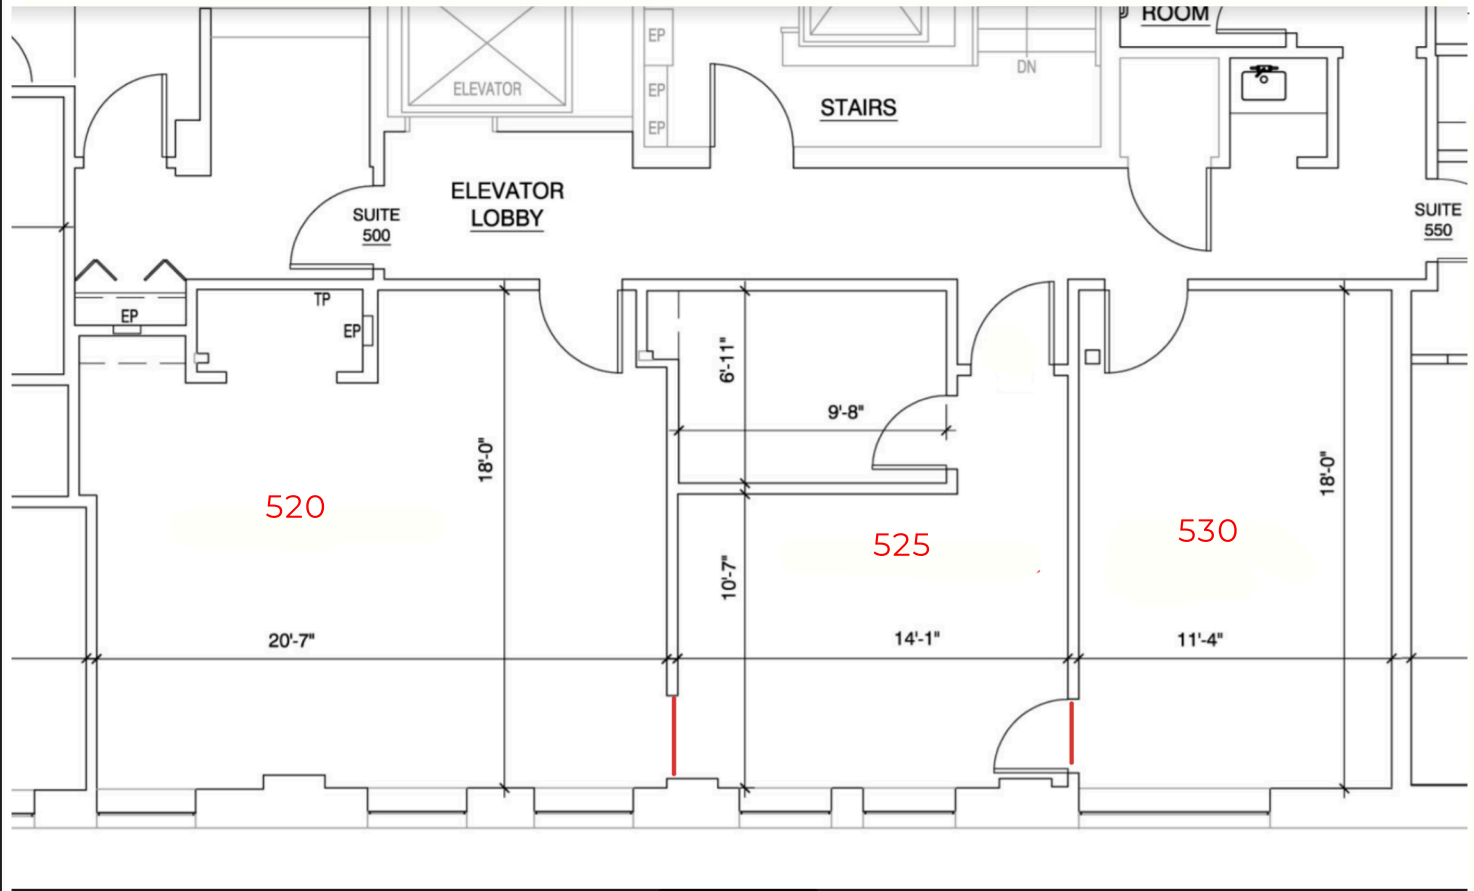

Contiguous, can be combined for 1,092 SF space