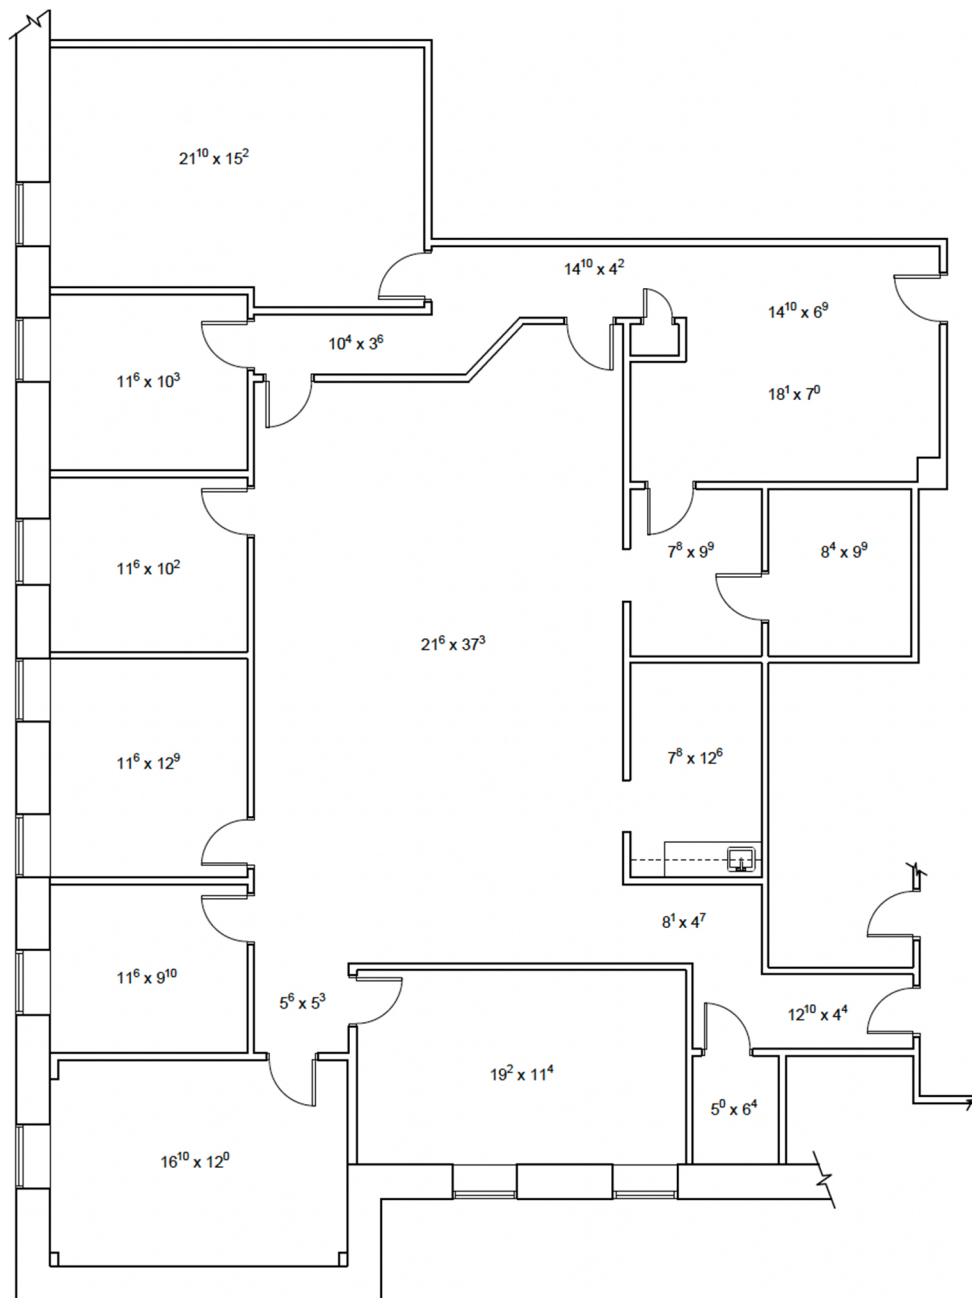

Suite 320 - 3,447 SF

www.willardjones.com

All dimensions indicated on this plan are approximate and should be field verified.