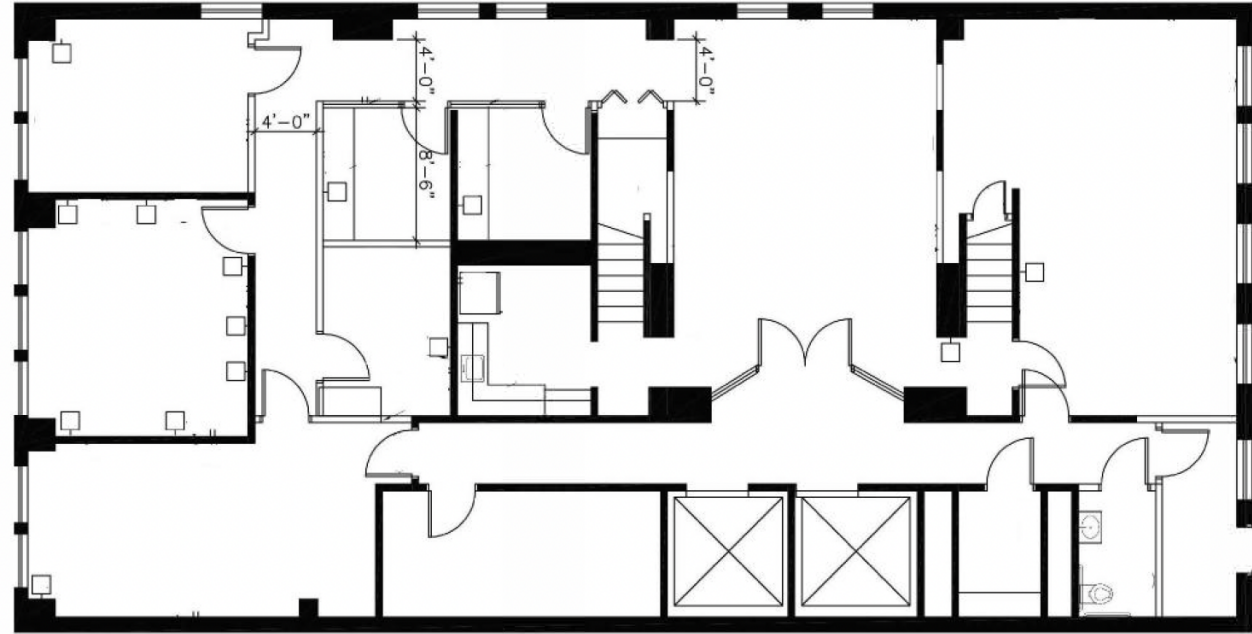

180 West Washington

Suite 1200 - 3,950 SF

[www.willardjones.com](http://www.willardjones.com)

Main Level

Mezzanine

Mezzanine