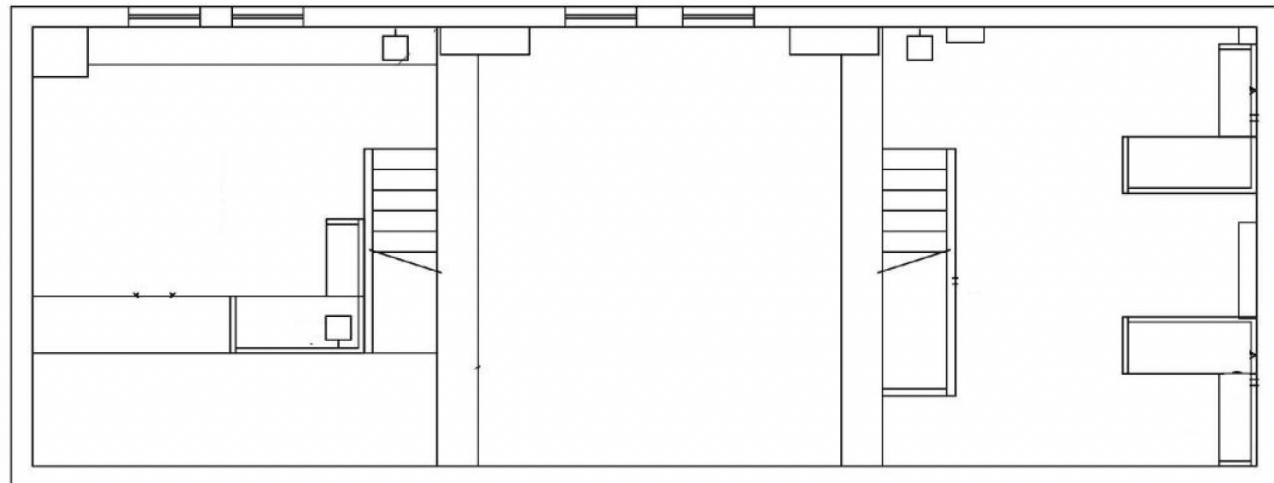

180 West Washington

Suite 1200 - 3,950 SF

[www.willardjones.com](http://www.willardjones.com)

Main Level

Mezzanine

Mezzanine