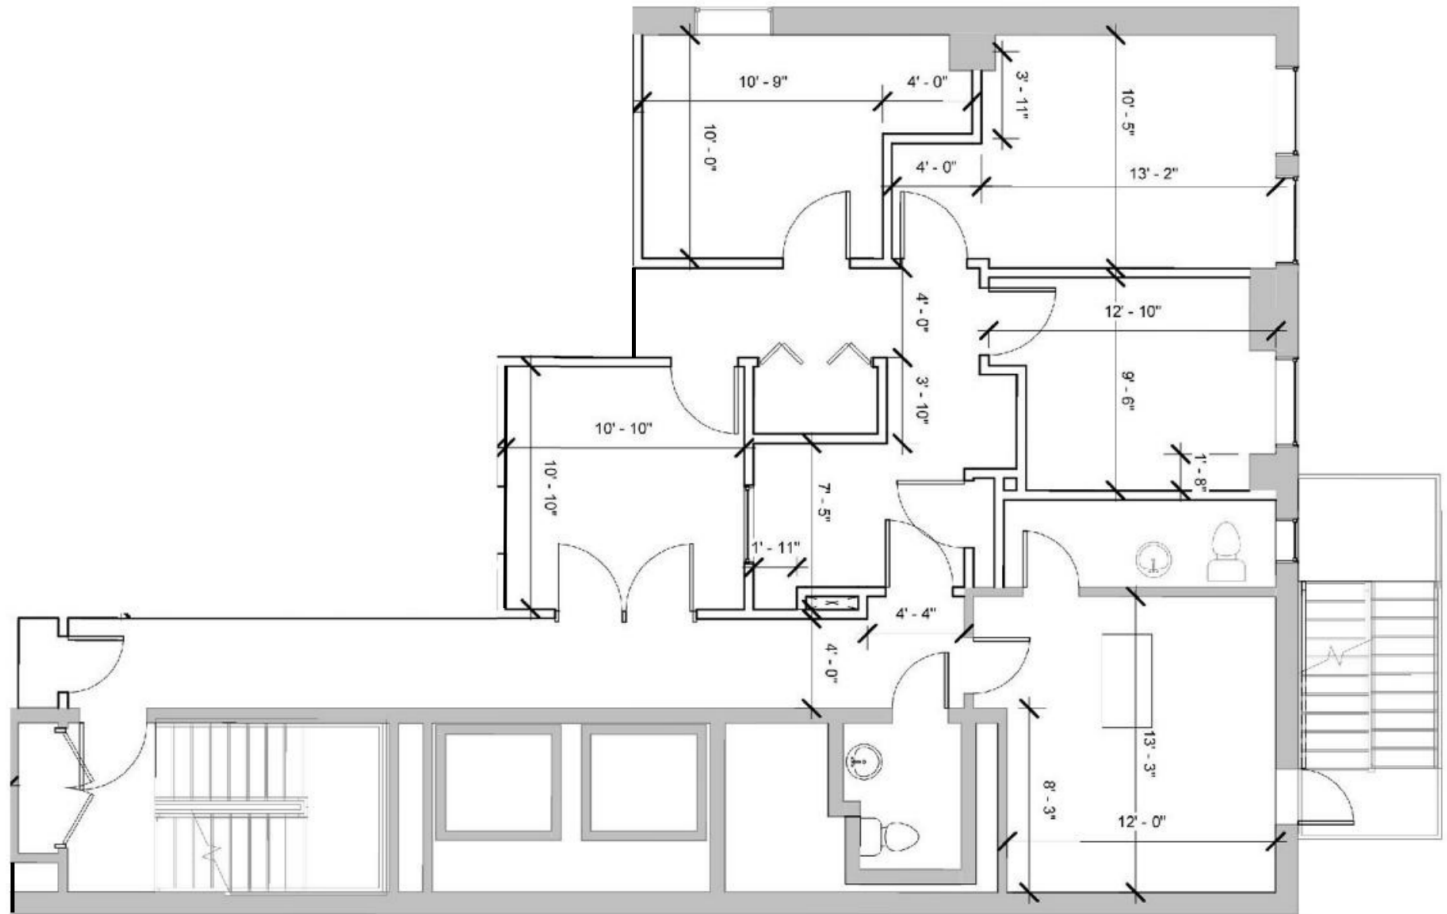

180 West Washington

Suite 410 - 1,232 SF

www.willardjones.com

All dimensions on this plan are approximate and should be field verified.