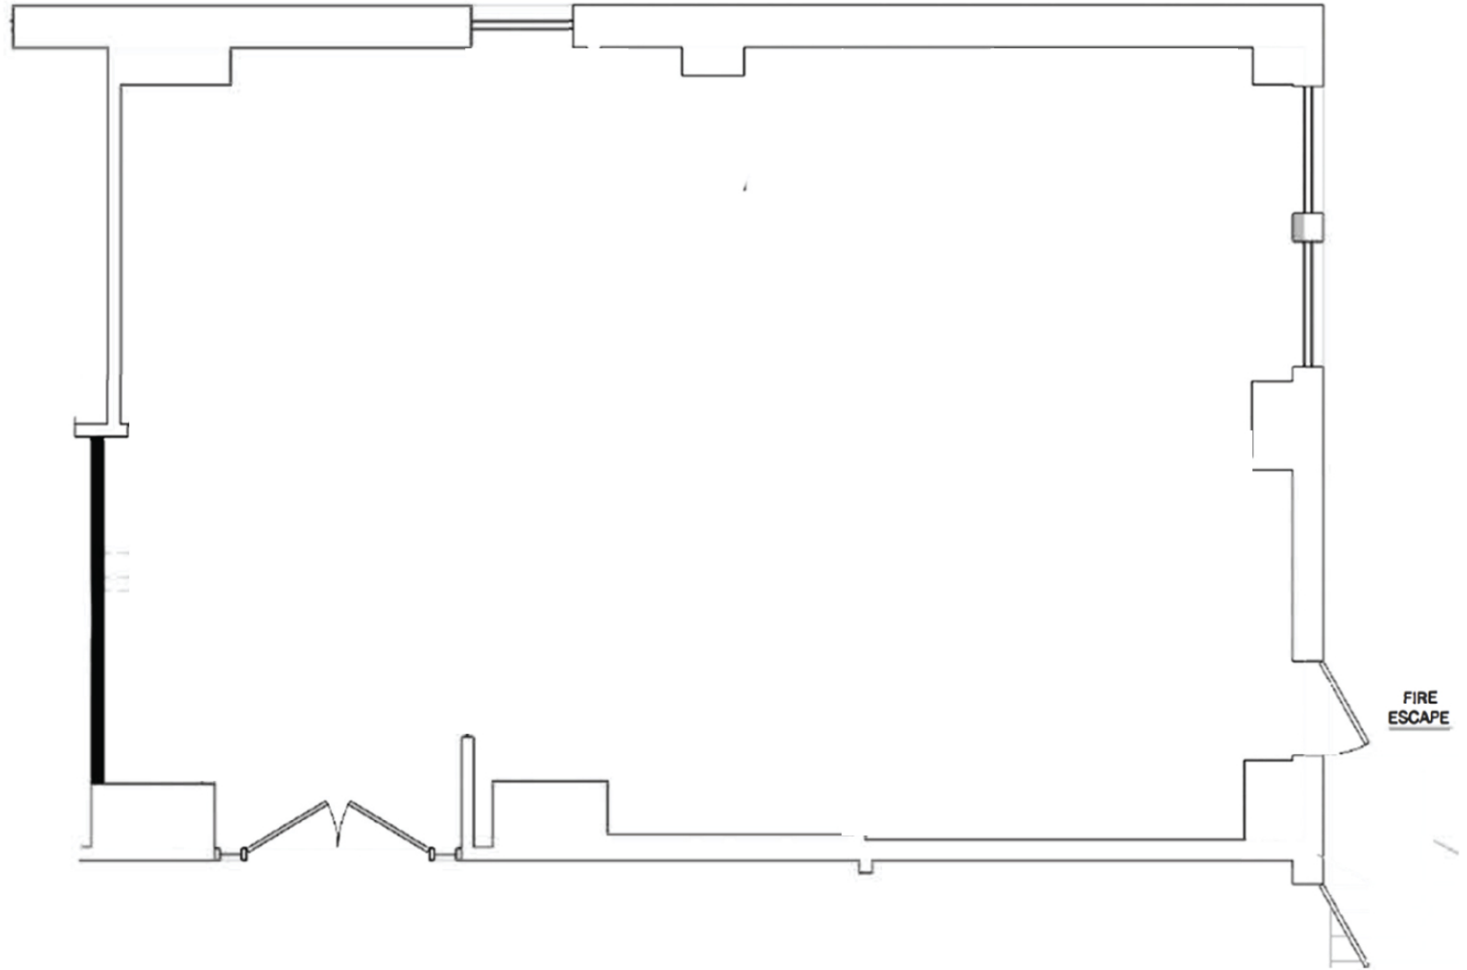

180 West Washington

Suite 710 - 1,308 SF

www.WillardJones.com

FIRE ESCAPE